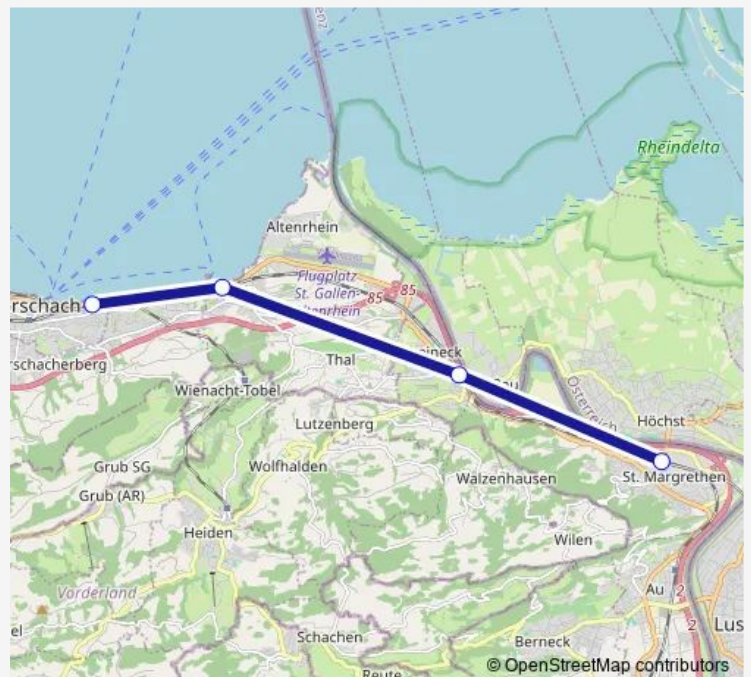

Direction

St. Margrethen Sg — Rorschach

4 stops

[Open route schedule](#)

St. Margrethen Sg

Rheineck

Staad Sg

Rorschach

Route schedule

St. Margrethen Sg — Rorschach

Monday	—
Tuesday	—
Wednesday	00:25
Thursday	00:25
Friday	00:25
Saturday	00:25
Sunday	—

Route info

Direction: St. Margrethen Sg

Stops: 4

Trip Duration: 0 hour 10 min

Route info

Direction: St. Margrethen Sg

Stops: 4

Trip Duration: 0 hour 10 min

Direction

St. Margrethen Sg — Rorschach

4 stops

[Open route schedule](#)