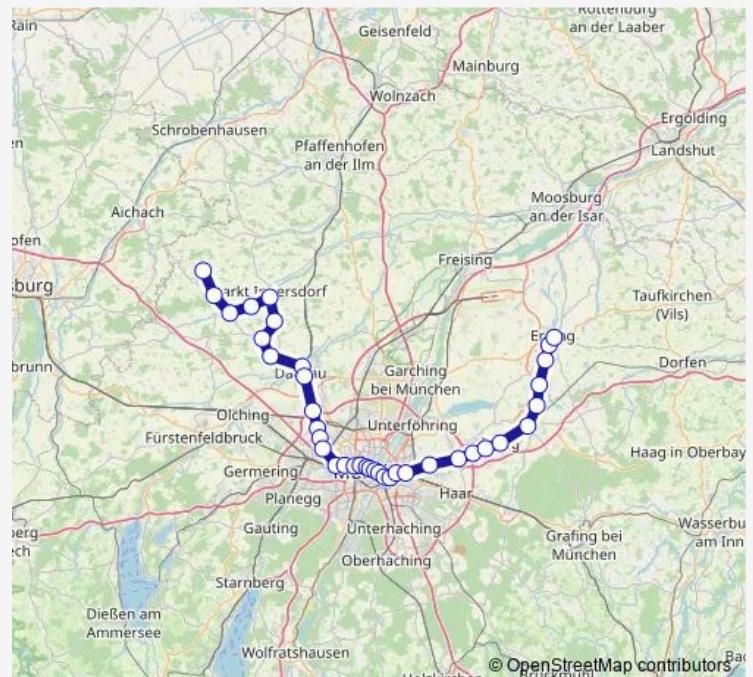

Riem

Ostbahnhof

Route schedule

Erding — Ostbahnhof

Monday —

Tuesday —

Wednesday —

Thursday 20:38-23:18

Friday 00:38

Saturday 15:56-20:58

Sunday 15:56-20:58

Route info

Direction: Erding

Stops: 12

Trip Duration: 0 hour 40 min

S2

BusMaps

Direction

Isartor — Dachau Bahnhof

13 stops

[Open route schedule](#)

Isartor

Marienplatz

Karlsplatz (Stachus)