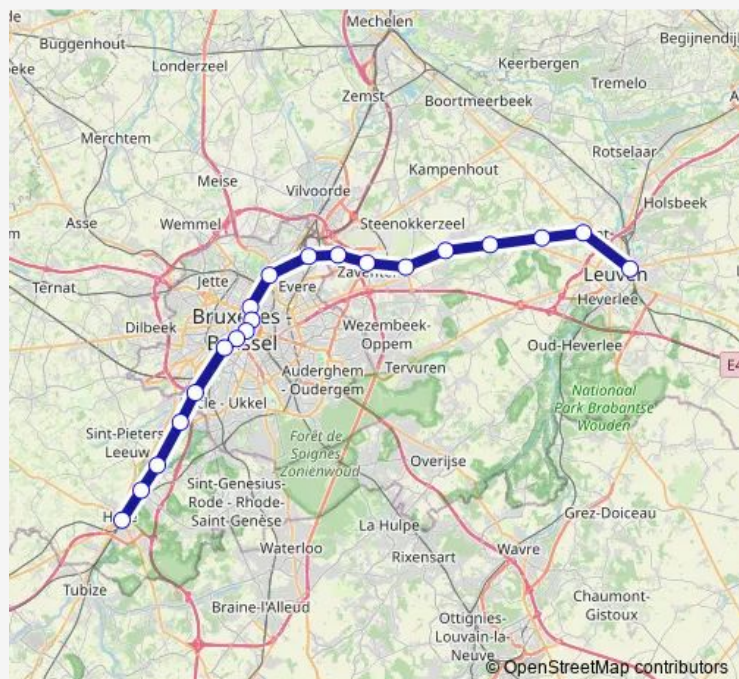

Rail S2 Hal - Louvain

[Go to website](#)

Direction

Louvain — Hal

20 stops

[Open route schedule](#)

Louvain

Herent

Buizingen

Hal

Route schedule

Louvain — Hal

Monday —

Tuesday —

Wednesday —

Thursday —

Friday —

Saturday 06:11-22:11

Sunday 06:11-21:11

Route info

Direction: Louvain

Stops: 20

Trip Duration: 1 hour 9 min

■ S2 — Hal - Louvain

Direction

Hal — Louvain

20 stops

[Open route schedule](#)

Hal

Buizingen

Lot

Ruisbroek