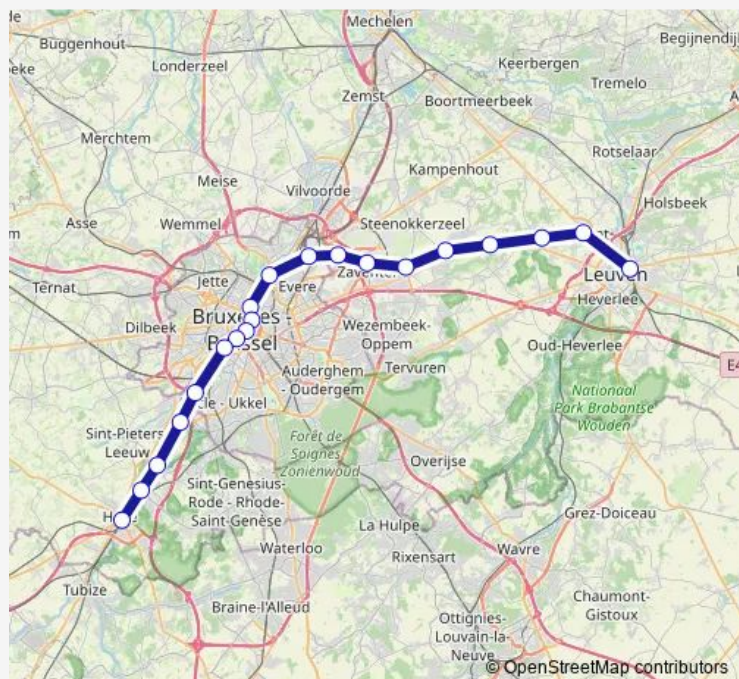

Rail S2 Hal - Louvain

[Go to website](#)

Direction

Louvain — Hal

20 stops

[Open route schedule](#)

Louvain

Herent

Friday 21:41

Saturday 06:11-21:11

Sunday 06:11-21:11

Route info

Direction: Louvain

Stops: 20

Trip Duration: 1 hour 9 min

■ S2 — Hal - Louvain

Direction

Hal — Louvain

20 stops

[Open route schedule](#)

Hal

Buizingen

Lot

Ruisbroek

Route schedule

Hal — Louvain

Monday

—

Tuesday

—

Wednesday

—