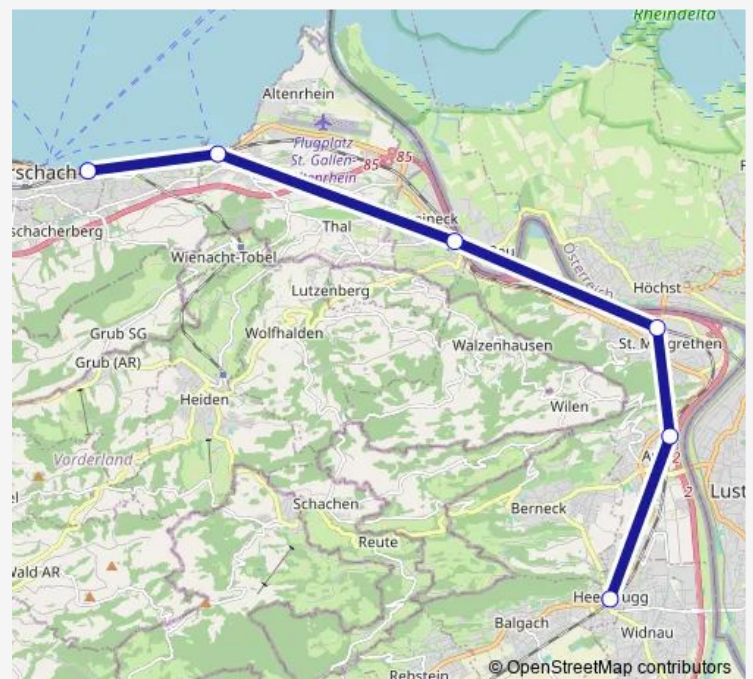

### Direction

Heerbrugg — Rorschach

6 stops

[Open route schedule](#)

Heerbrugg

Au Sg

St. Margrethen Sg

Rheineck

### Route schedule

Heerbrugg — Rorschach

Monday 00:14

Tuesday —

Wednesday —

Thursday —

Friday —

Saturday —

### Route info

Direction: Heerbrugg

Stops: 6

Trip Duration: 0 hour 17 min

**Direction**

Heerbrugg — Rorschach

6 stops

[Open route schedule](#)

## Route schedule

Heerbrugg — Rorschach

Monday	—
Tuesday	00:14
Wednesday	00:14
Thursday	00:14
Friday	00:14
Saturday	—
Sunday	—