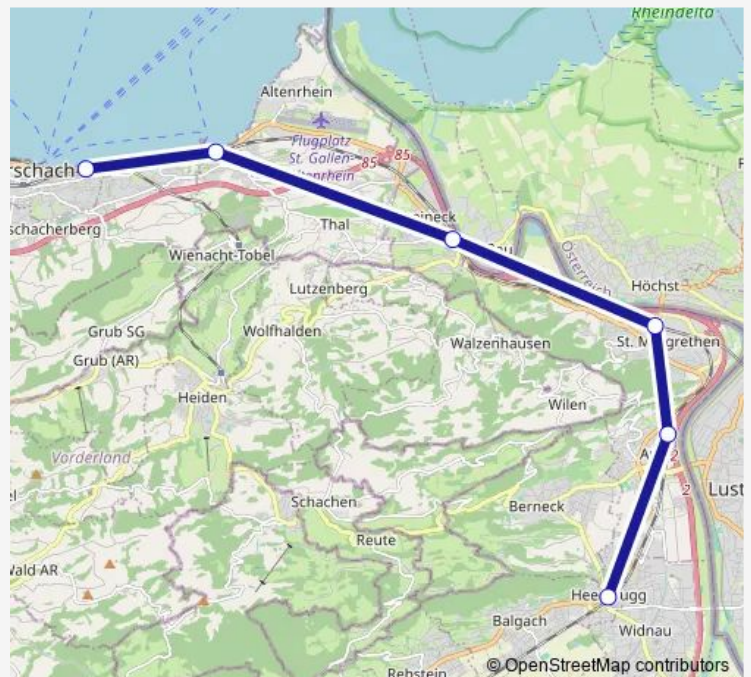

### Direction

Heerbrugg — Rorschach

6 stops

[Open route schedule](#)

Heerbrugg

Au Sg

St. Margrethen Sg

Rheineck

### Route schedule

Heerbrugg — Rorschach

Monday 00:14

Tuesday —

Wednesday —

Thursday —

Friday —

Saturday —

### Route info

Direction: Heerbrugg

Stops: 6

Trip Duration: 0 hour 17 min

**Direction**

Heerbrugg — Rorschach

6 stops

[Open route schedule](#)