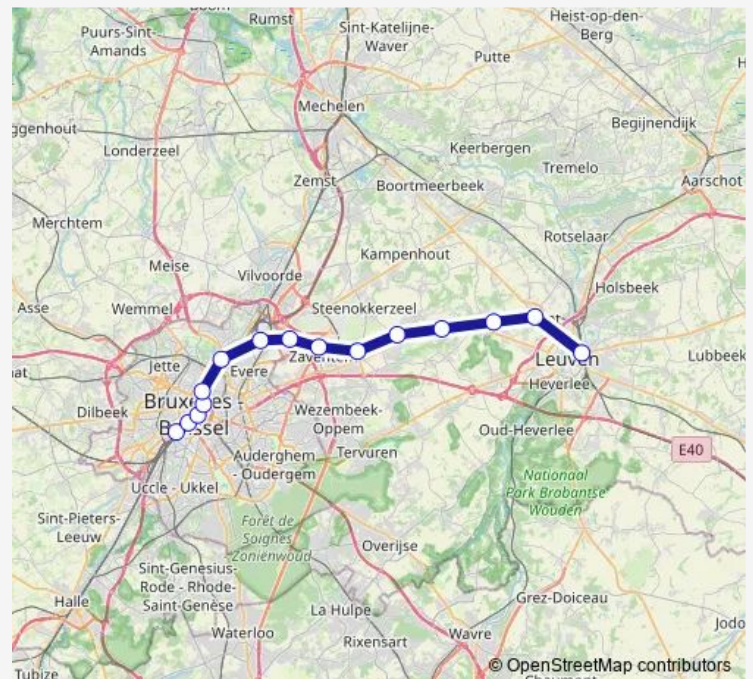

### Route schedule

Louvain — Bruxelles-Midi

Monday 22:11

Tuesday 22:11

Wednesday —

Thursday 22:11

Friday 22:11

Saturday 22:11

### Route info

Direction: Louvain

Stops: 15

Trip Duration: 0 hour 49 min

S2 — Bruxelles-Midi - Louvain