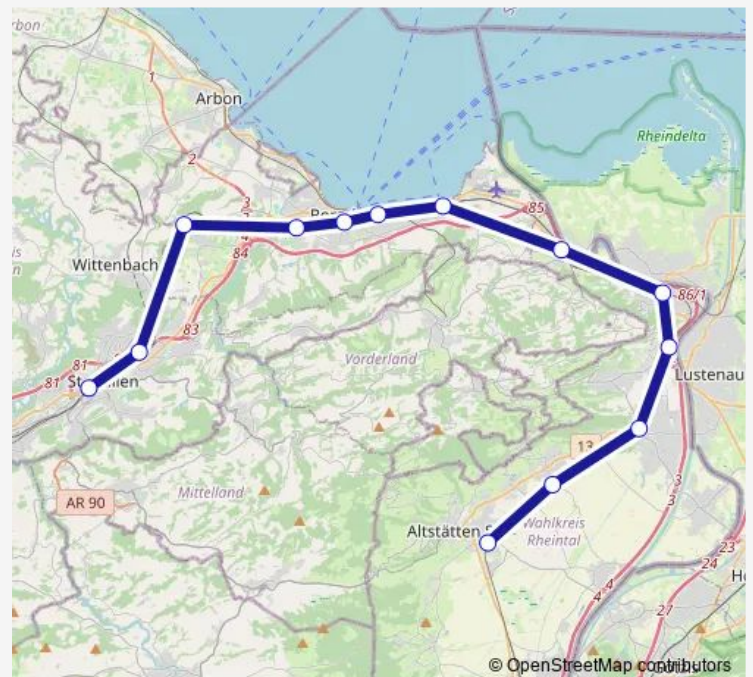

Saturday —

Sunday —

Route info

Direction: Altstätten Sg

Stops: 13

Trip Duration: 0 hour 41 min

Direction

St. Gallen — Altstätten Sg

13 stops

[Open route schedule](#)

St. Gallen

St. Gallen St. Fiden

Mörschwil

Goldach

Rorschach Stadt

Rorschach