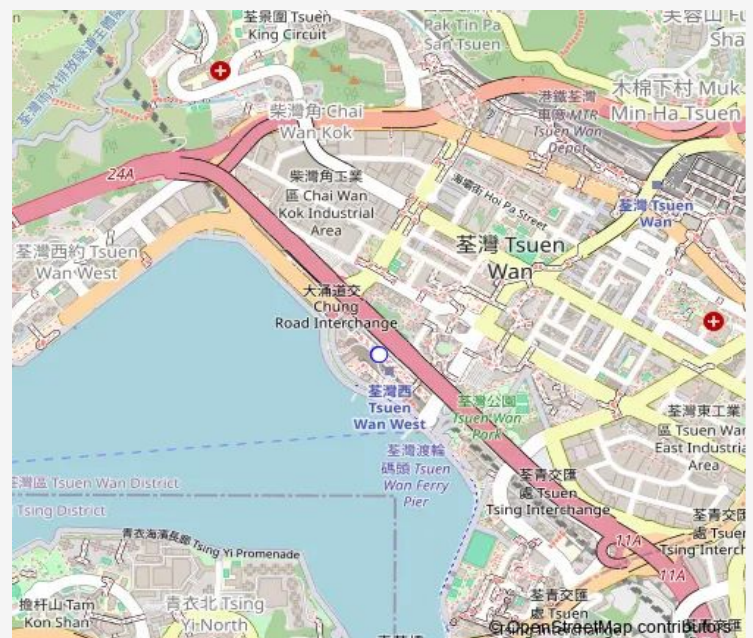

### Route schedule

TSUEN WAN WEST STATION PUBLIC TRANSPORT INTERCHANGE — TSUEN WAN WEST STATION PUBLIC TRANSPORT INTERCHANGE

Monday	06:30-19:15
Tuesday	06:30-19:15
Wednesday	06:30-19:15
Thursday	06:30-19:15
Friday	06:30-19:15
Saturday	06:30-09:05
Sunday	06:30-09:05

### Route info

Direction: TSUEN WAN WEST STATION PUBLIC TRANSPORT INTERCHANGE

Stops: 2

Trip Duration: 0 hour 5 min

96P Bus time schedules and route maps are available in an offline PDF at [busmaps.com](https://busmaps.com). Use the [busmaps.com](https://busmaps.com) website to see live bus times, train schedule or subway schedule, and step-by-step directions for all public transit in Tsuen Wan