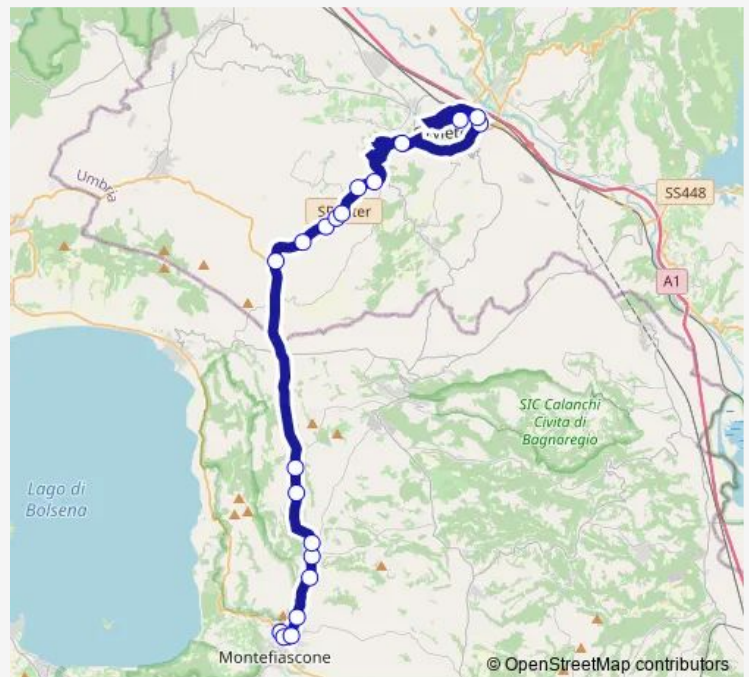

### Route schedule

Montefiascone | Via Salotti Via Moro # f594 — Orvieto | piazza d'Armi # f00036

Monday	—
Tuesday	—
Wednesday	—
Thursday	—
Friday	—
Saturday	07:10
Sunday	—

### Route info

Direction: Montefiascone | Via Salotti Via Moro # f594

Stops: 20

Trip Duration: 0 hour 40 min

Bus time schedules and route maps are available in an offline PDF at [busmaps.com](https://busmaps.com). Use the [busmaps.com](https://busmaps.com) website to see live bus times, train schedule or subway schedule, and step-by-step directions for all public transit in Montefiascone