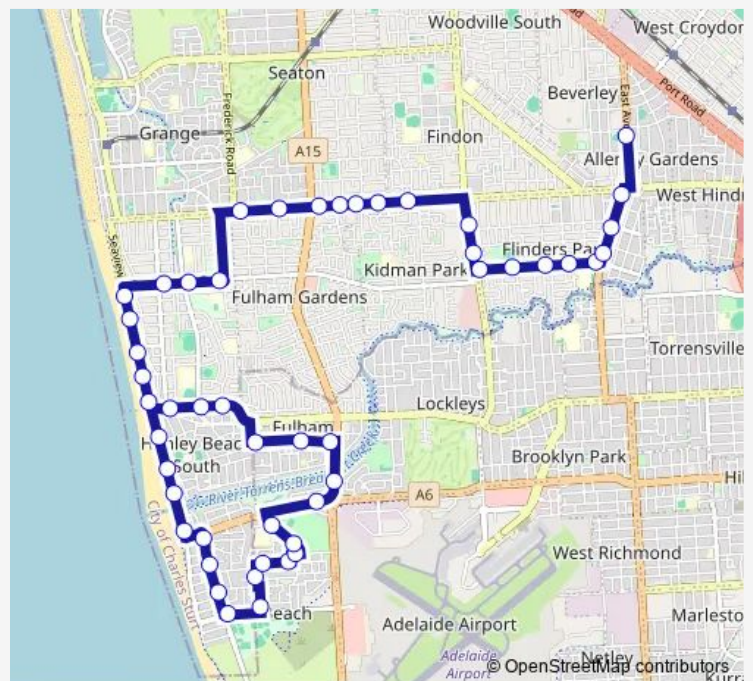

Stop 13 Ingerson St - North side

Stop 12E Davis St - West side

Stop 12D Davis St - South side

Stop 12A Burbridge Rd - North side

Stop School Tapleys Hill Rd / Burbridge Rd

Stop School Coral Sea Rd / Tapleys Hill Rd

Stop School Coral Sea Rd / Fitch Rd

Route schedule

Stop 25 Henley Beach Rd - South side — Stop School St Michaels Junior College East Av

Monday 07:49

Tuesday 07:49

Wednesday 07:49

Thursday 07:49

Friday 07:49

Saturday —

Sunday —

Route info

Direction: Stop 25 Henley Beach Rd - South side

Stops: 49

Trip Duration: 0 hour 52 min

654 — Henley Beach to St Michael's College Primary Campus

Stop School Coral Sea Rd / Burnley St

Stop 23 Henley Beach Rd - South side

Stop 24 Henley Beach Rd - South side

Stop 26 Seaview Rd - West side

Stop 27 Seaview Rd - West side

Stop 28 Seaview Rd - West side

Stop 29 Seaview Rd - West side

Stop 29A Seaview Rd - West side