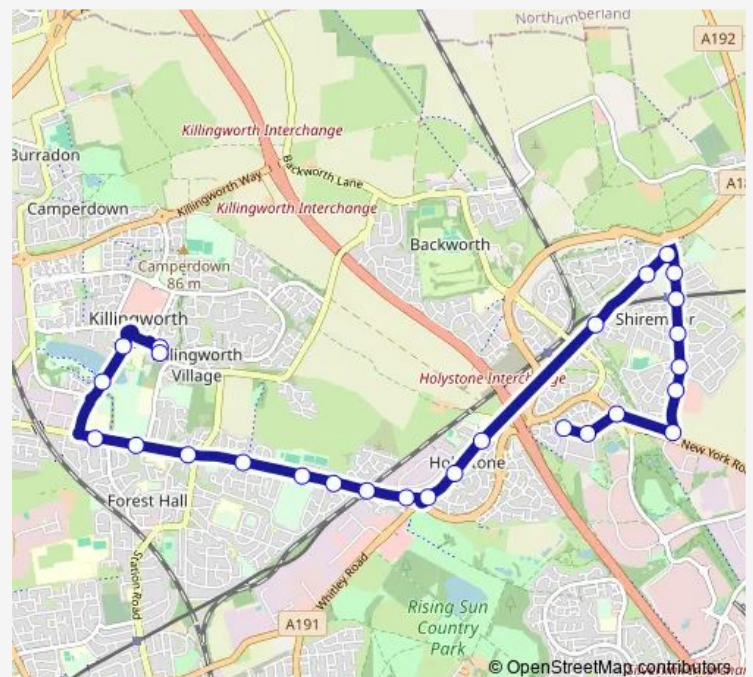

New York Road-Benton Road

Park Lane-New York Road

Park Lane-Boundry Mills

Park Lane-Brenkley Avenue

Park Lane-Park Grove

Park Lane - Shiremoor Metro

Park Lane-Upper Crone Street

Earsdon Road-Park Lane

Earsdon Road-Middle School

Earsdon Road-Emerson Place

Whitley Road - St Bedes Walk

Whitley Road-St Aidens Avenue

Whitley Road-Bede Close

Great Lime Road-Whitley Road

Great Lime Road - Palmersville Metro

Great Lime Road-Kelvin Place

Thursday 07:45

Friday 07:45

Saturday —

Sunday —

Route info

Direction: Benton Road-Club

Stops: 27

Trip Duration: 0 hour 30 min

654

BusMaps

Great Lime Road-West Lane

Great Lime Road-Balliol Avenue

Southgate-Norgas House

Southgate-School

East Bailey - Garth 33

East Bailey-Terminus