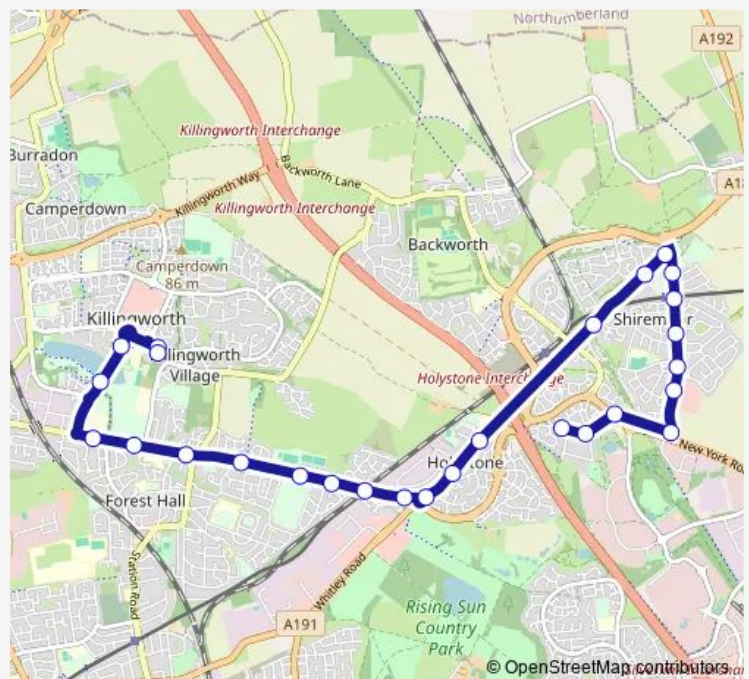

### Direction

Benton Road-Club — East Bailey-Terminus

27 stops

[Open route schedule](#)

Benton Road-Club

Benton Road - Turner Street

New York Road-Benton Road

Park Lane-New York Road

Park Lane-Boundry Mills

Park Lane-Brenkley Avenue

Park Lane-Park Grove

Park Lane - Shiremoor Metro

Park Lane-Upper Crone Street

Earsdon Road-Park Lane

Earsdon Road-Middle School

Earsdon Road-Emerson Place

### Route schedule

Benton Road-Club — East Bailey-Terminus

Monday 07:45

Tuesday 07:45

Wednesday 07:45

Thursday 07:45

Friday 07:45

Saturday —

### Route info

Direction: Benton Road-Club

Stops: 27

Trip Duration: 0 hour 30 min

654

BusMaps

Great Lime Road-West Lane

Great Lime Road-Balliol Avenue