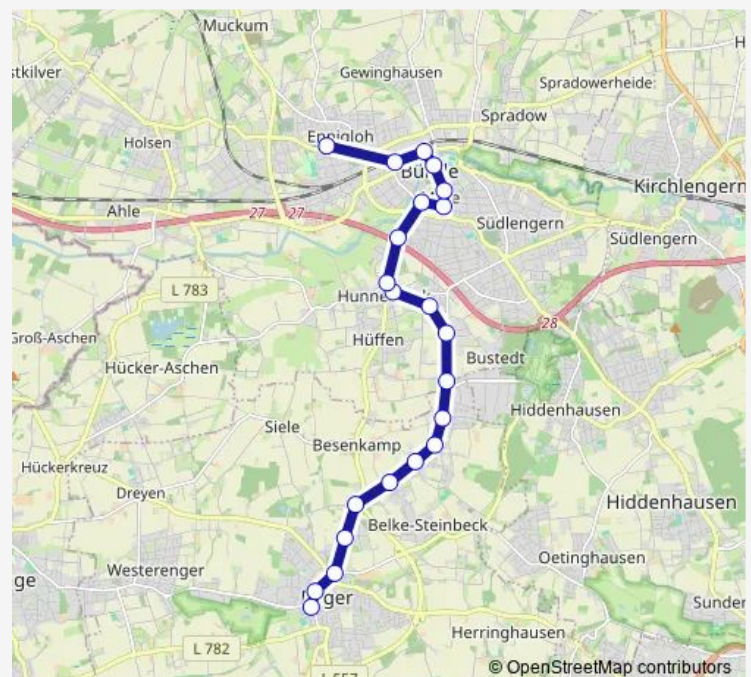

### Route schedule

Enger, Kleinbahnhof — Bü-Ennigloh, Schulzentrum

Monday 06:15-20:15

Tuesday 06:15-20:15

Wednesday 06:15-20:15

Thursday 06:15-20:15

Friday 06:15-20:15

Saturday 09:15-20:15

### Route info

Direction: Enger, Kleinbahnhof

Stops: 22

Trip Duration: 0 hour 33 min

## Route info

Direction: Enger, Kleinbahnhof

Stops: 23

Trip Duration: 0 hour 33 min