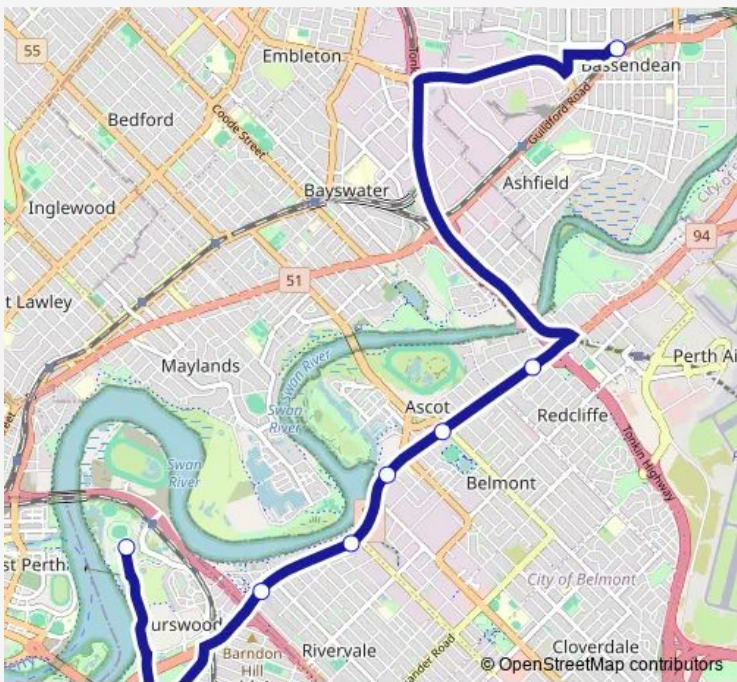

**Direction**  
Bassendean Stn Stand 4 — Perth Stadium Bus Stn Perth Stadium Set Down

7 stops

[Open route schedule](#)

- Bassendean Stn Stand 4
- Great Eastern Hwy Before Lyall St
- Great Eastern Hwy After Hardey Rd
- Great Eastern Hwy After Hehir St
- Great Eastern Hwy After Belmont Av
- Great Eastern Hwy Before Surrey Rd
- Perth Stadium Bus Stn Perth Stadium Set Down

Route schedule

Bassendean Stn Stand 4 — Perth Stadium Bus Stn Perth Stadium Set Down

Monday	—
Tuesday	—
Wednesday	—
Thursday	—
Friday	—
Saturday	14:18-16:43
Sunday	—

Route info

Direction: Bassendean Stn Stand 4

Stops: 7

Trip Duration: 0 hour 27 min

Great Eastern Hwy Before Hehir St

Great Eastern Hwy After Hardey Rd

Great Eastern Hwy After Moreing St

Bassendean Stn Stand 4