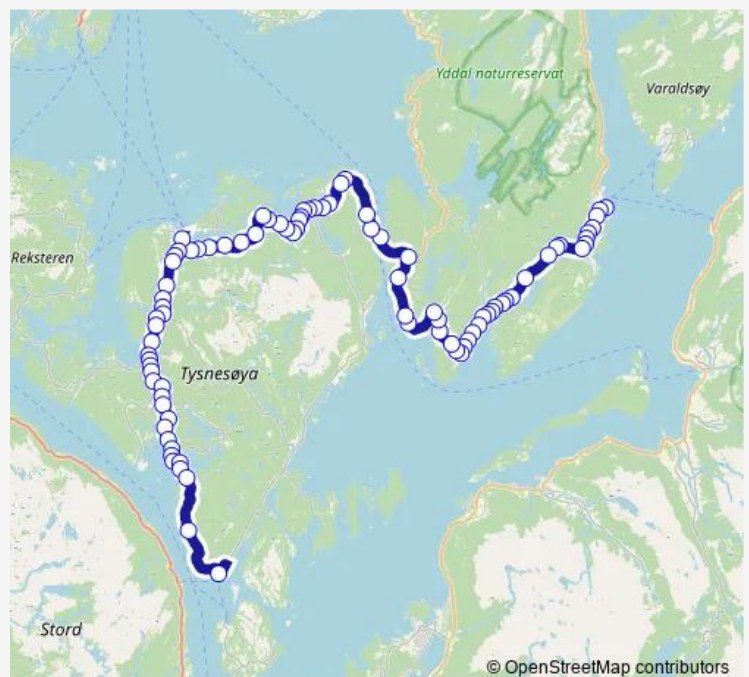

Thursday 12:10-13:53

Friday 12:00-13:53

Saturday —

Sunday —

Route info

Direction: Tysnes skule

Stops: 34

Trip Duration: 0 hour 32 min