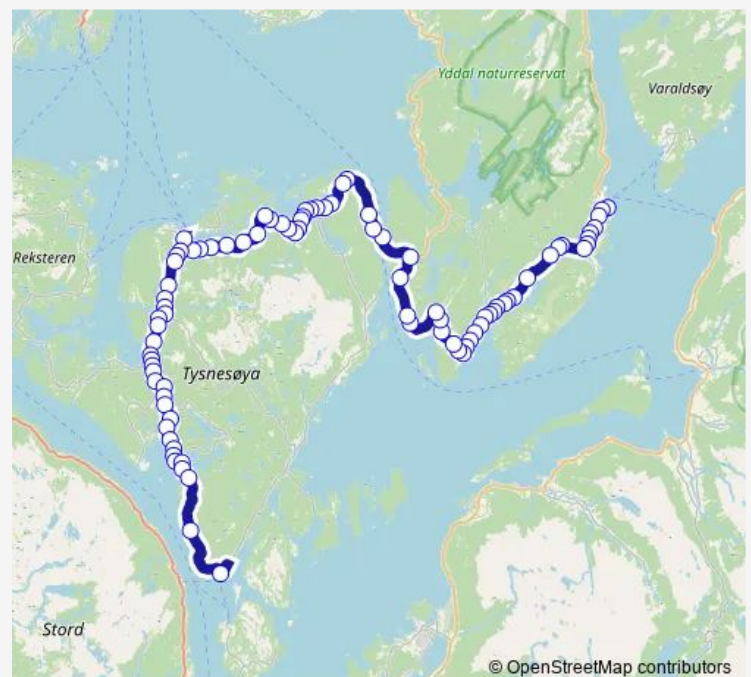

Local Bus Service 654 Gjermundshamn-Våge-Hodnanes

[Go to website](#)

Direction

Tysnes skule — Hodnanes

34 stops

[Open route schedule](#)

Tysnes skule

Gjerstad aust

Gjerstad vest

Våge kai

Windsor kryss

Daland nord

Daland sør

Hodlekje

Eredalen

Reiso nord

Uggdal skule

Reiso sør

Myklestad nord

Myklestad sør

Uggdal

Se

Søreid kryss

Støle

Søreid

Søreidvågen

Holmalio

Route schedule

Tysnes skule — Hodnanes

Monday 12:10-13:53

Tuesday 12:10-13:53

Wednesday 12:10-13:53

Thursday 12:10-13:53

Friday 12:00-13:53

Saturday —

Sunday —

Route info

Direction: Tysnes skule

Stops: 34

Trip Duration: 0 hour 32 min

■ 654 — Gjermundshamn-Våge-Hodnanes

BusMaps