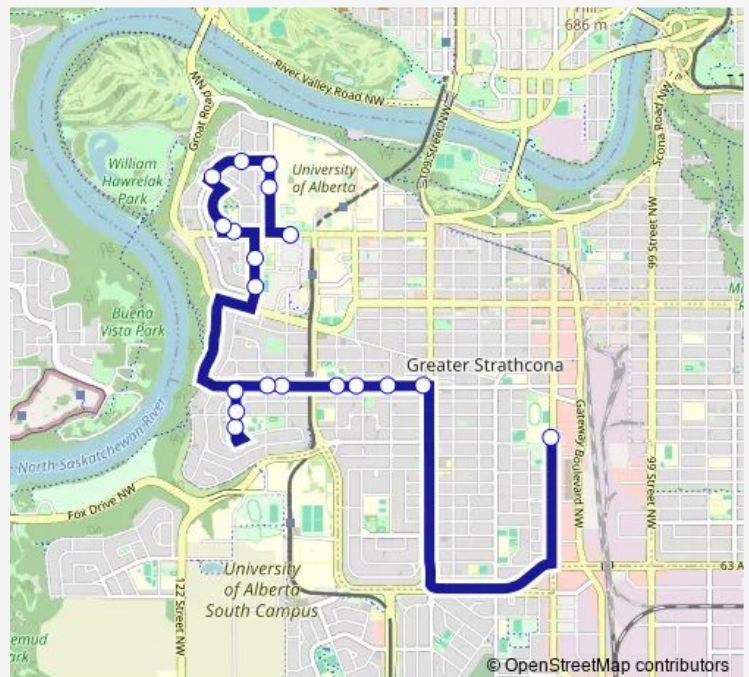

Bus 654 Strathcona - Belgravia - Windsor Park

[Go to website](#)

Direction

104 Street & 73 Avenue — 116 Street & 87 Avenue

19 stops

[Open route schedule](#)

- 104 Street & 73 Avenue
- 109 Street & 76 Avenue
- 111 Street & 76 Avenue
- 112 Street & 76 Avenue
- 113 Street & 76 Avenue
- 115 Street & 76 Avenue
- 116 Street & 76 Avenue
- 118 Street & 76 Avenue
- 118 Street & 73 Avenue
- 118 Street & 74 Avenue
- 117 Street & 83 Avenue
- 117 Street & 85 Avenue
- 118 Street & 87 Avenue
- 119 Street & 87 Avenue
- 120 Street & Windsor Road
- 118 Street & 92 Avenue
- 116 Street & 92 Avenue
- 116 Street & 91 Avenue
- 116 Street & 87 Avenue

Route schedule

104 Street & 73 Avenue — 116 Street & 87 Avenue

Monday	15:41
Tuesday	15:41
Wednesday	15:41
Thursday	15:41
Friday	15:41
Saturday	—
Sunday	—

Route info

Direction: 104 Street & 73 Avenue

Stops: 19

Trip Duration: 0 hour 39 min

654 — Strathcona - Belgravia - Windsor Park

Direction

116 Street & 87 Avenue — 104 Street & 73 Avenue

22 stops

[Open route schedule](#)

116 Street & 87 Avenue

118 Street & 87 Avenue

Wednesday 08:03

Thursday 08:03

Friday 08:03

Saturday —

Sunday —

Route info

Direction: 116 Street & 87 Avenue

Stops: 22