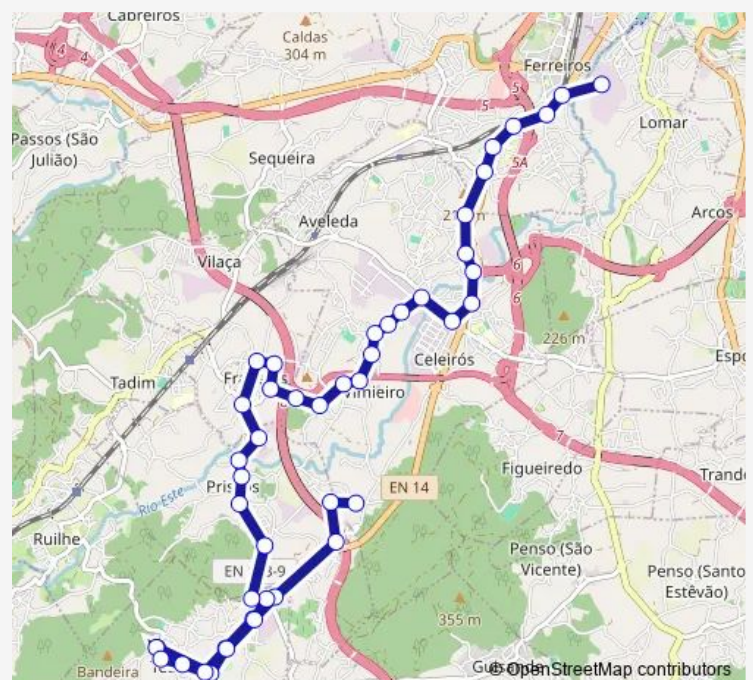

### Route schedule

Senhor Bons Caminhos II (Tanque) — Bosch/Delphi 1 (Complexo)

Monday	—
Tuesday	—
Wednesday	—
Thursday	—
Friday	05:20
Saturday	—
Sunday	—

### Route info

Direction: Senhor Bons Caminhos II (Tanque)

Stops: 45

Trip Duration: 0 hour 30 min

654 — Voltas Macada - Bosch/Delphi

S Martinho II (Fradelos)

Souto do Eido

Calçada (Monte)