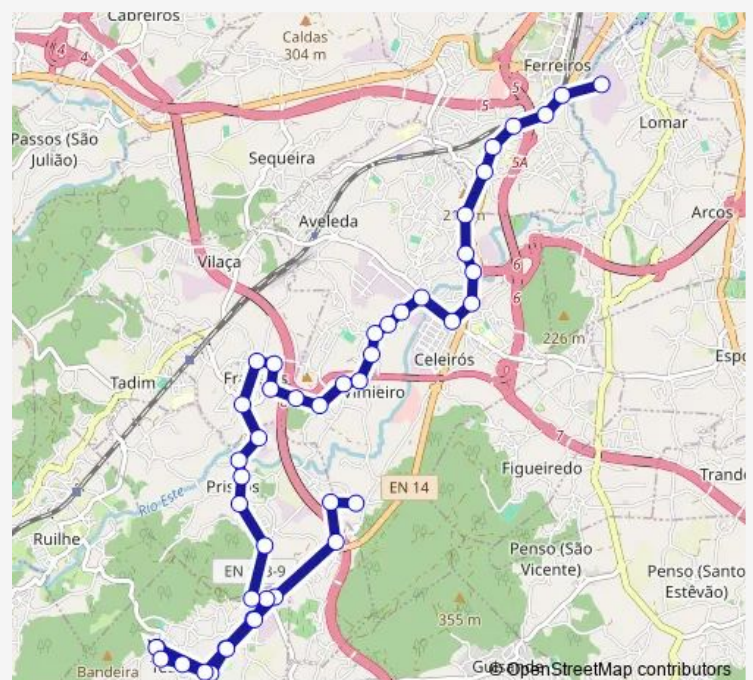

Thursday

—

Friday

05:20

Saturday

—

Sunday

—

### Route info

Direction: Senhor Bons Caminhos II (Tanque)

Stops: 45

Trip Duration: 0 hour 30 min

654 — Voltas Macada - Bosch/Delphi

S Martinho II (Fradelos)

Souto do Eido

Calçada (Monte)