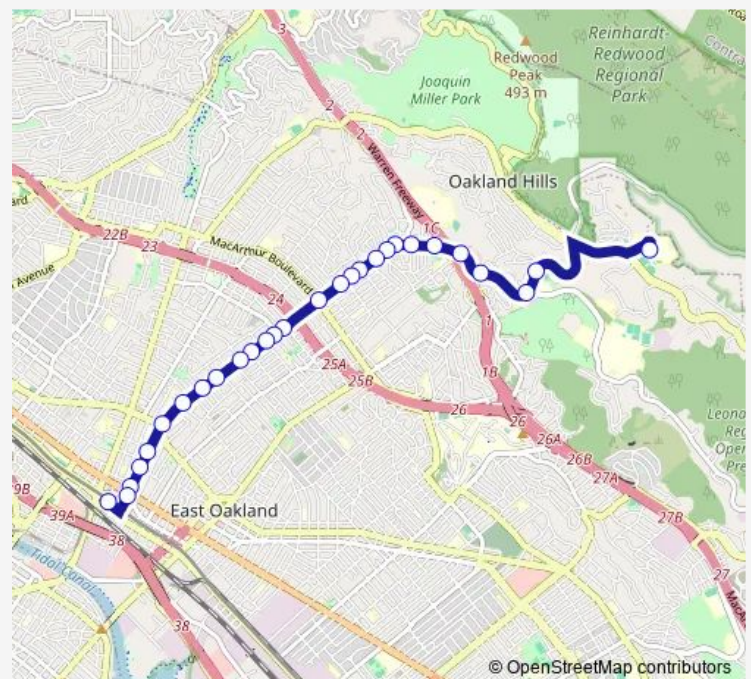

35th Av & Penniman Av

35th Av & Suter St

35th Av & Quigley St

35th Av & Macarthur Blvd

35th Av & California St

35th Av & Wisconsin St

35th Av & Libby Ct

35th Av & Jordan Rd

Thursday 07:25-07:29

Friday 07:25-07:29

Saturday —

Sunday —

Route info

Direction: Fruitvale Bart

Stops: 27

Trip Duration: 0 hour 26 min

654 — Skyline High - 35th Ave.

Redwood Rd & Mountain Blvd (Lincoln Square)

Redwood Rd & Terrabella Way (West Jctn)

Redwood Rd & Church Of Nazarane

Redwood Rd & Crestmont Dr

Skyline Blvd & Redwood Rd

Skyline High School

Direction

Skyline High School — Fruitvale Bart

28 stops

[Open route schedule](#)

Skyline High School

Redwood Rd & Crestmont Dr

Redwood Rd & Sereno Cir

Redwood Rd & Terrabella Way (West Jctn)