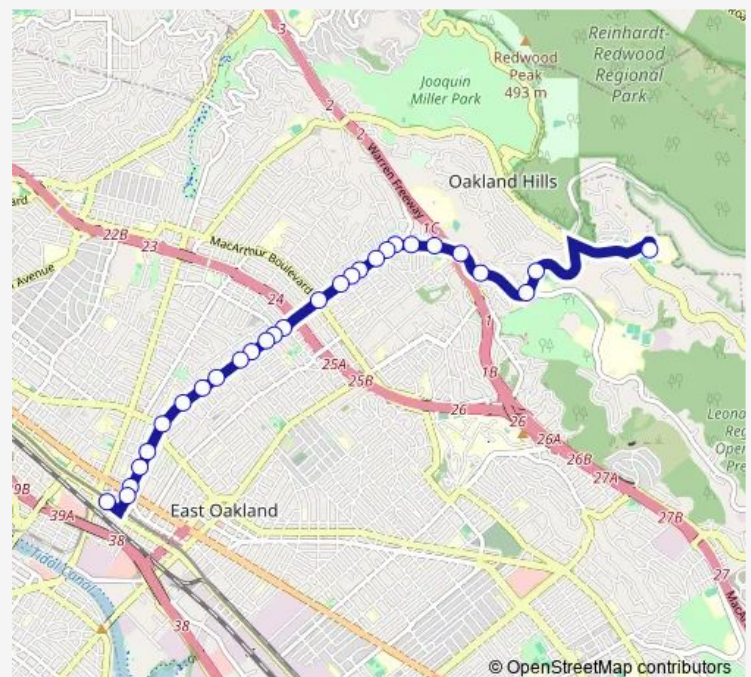

Thursday 07:25-07:29

Friday 07:25-07:29

Saturday —

Sunday —

Route info

Direction: Fruitvale Bart

Stops: 27

Trip Duration: 0 hour 26 min

654 — Skyline High - 35th Ave.

Redwood Rd & Mountain Blvd (Lincoln Square)

Redwood Rd & Terrabella Way (West Jctn)

Redwood Rd & Church Of Nazarane

Redwood Rd & Crestmont Dr

Skyline Blvd & Redwood Rd

Skyline High School

Direction

Skyline High School — Fruitvale Bart

28 stops

[Open route schedule](#)

Skyline High School

Redwood Rd & Crestmont Dr

Redwood Rd & Sereno Cir

Redwood Rd & Terrabella Way (West Jctn)

Monday 15:41

Tuesday 15:41

Wednesday 14:04

Thursday 15:41

Friday 14:04-15:41

Saturday —

Sunday —

Route info