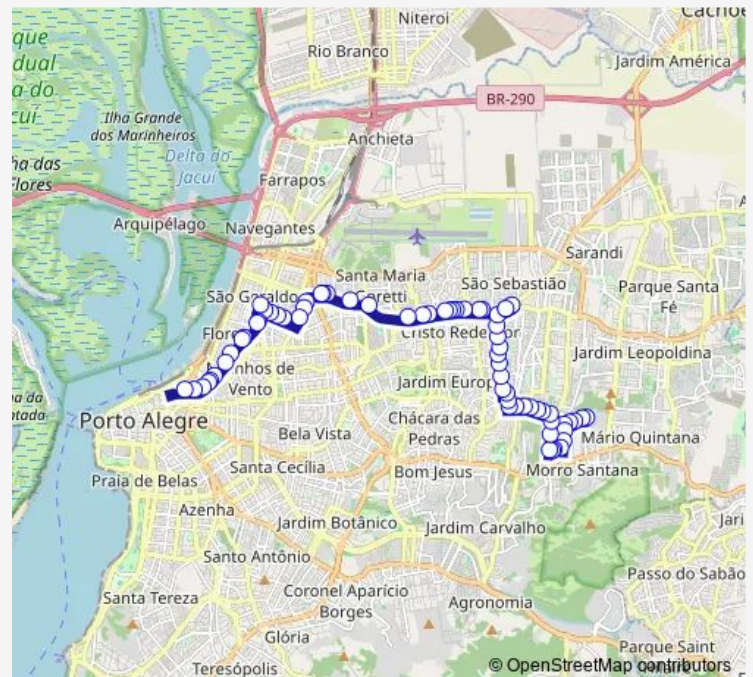

### Route schedule

CEL Vicente 220 Igreja Universal — Mario Meneghetti 679

Monday 06:00-22:40

Tuesday 06:00-22:40

Wednesday 06:00-22:40

Thursday 06:00-22:40

Friday 06:00-22:40

Saturday 06:00-21:40

### Route info

Direction: CEL Vicente 220 Igreja Universal

Stops: 48

Trip Duration: 0 hour 40 min

654 — Educandario Petropolis

Prof Emeterio Garcia Fernandez DF 324

Benno Mentz 293

Benno Mentz 559

## Route schedule

Mario Meneghetti 800 — Voluntarios DA Patria 584

Monday 06:48-23:30

Tuesday 06:48-23:30

Wednesday 06:40-23:30

Thursday 06:48-23:30

Friday 06:40-23:30

Saturday 06:40-22:20