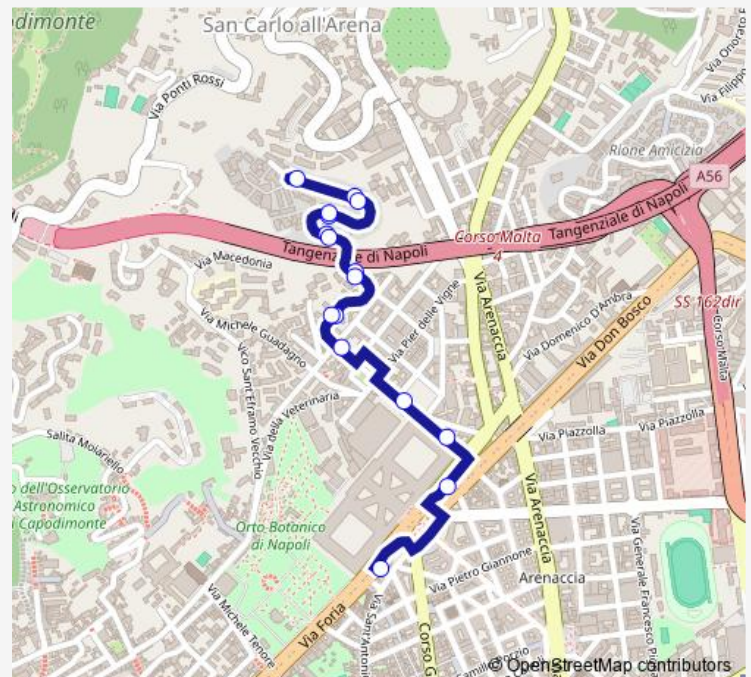

### Route schedule

Piazza Carlo III - Alifana — DE Marco

Monday 06:20-21:40

Tuesday 06:20-21:40

Wednesday 06:20-21:40

Thursday 06:20-21:40

Friday 06:20-21:40

Saturday 06:20-21:40

### Route info

Direction: Piazza Carlo III - Alifana

Stops: 16

Trip Duration: 0 hour 15 min

**Direction**

DE Marco — Piazza Carlo III - Alifana

13 stops

[Open route schedule](#)

## Route info

Direction: DE Marco

Stops: 13

Trip Duration: 0 hour 20 min

**Direction**

DE Marco — Piazza Carlo III - Alifana

13 stops

[Open route schedule](#)

## Route schedule

DE Marco — Piazza Carlo III - Alifana

Monday 06:00

Tuesday 06:00

Wednesday 06:00

Thursday 06:00

Friday 06:00

Saturday 06:00