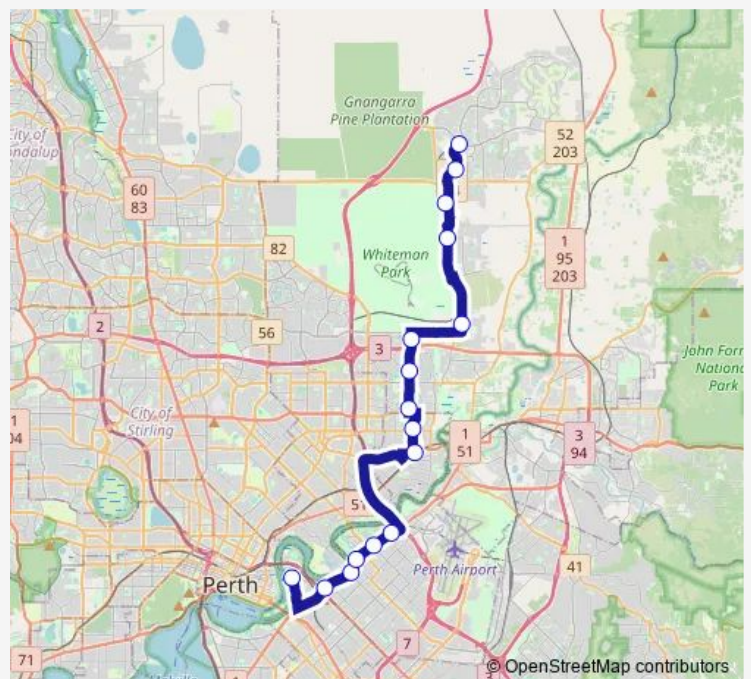

Great Eastern Hwy Before Hehir St

Great Eastern Hwy After Hardey Rd

Great Eastern Hwy After Moreing St

Bassendean Stn Stand 3

Ivanhoe St After Walter Rd

Altone Rd After Morley Dr

Altone Rd Before Amazon Dr

Altone Rd After Tattler Wy

### Route schedule

Perth Stadium Bus Stn Perth Stadium Stand 12 — Main St Before The Promenade

Monday —

Tuesday —

Wednesday —

Thursday —

Friday —

Saturday 16:35-22:15

### Route info

Direction: Perth Stadium Bus Stn Perth Stadium Stand 12

Stops: 16

Trip Duration: 0 hour 50 min

## Route info

Direction: Main St After The Promenade

Stops: 16

Trip Duration: 0 hour 53 min

654 Bus time schedules and route maps are available in an offline PDF at [busmaps.com](https://busmaps.com). Use the [busmaps.com](https://busmaps.com) website to see live bus times, train schedule or subway schedule, and step-by-step directions for all public transit in Perth