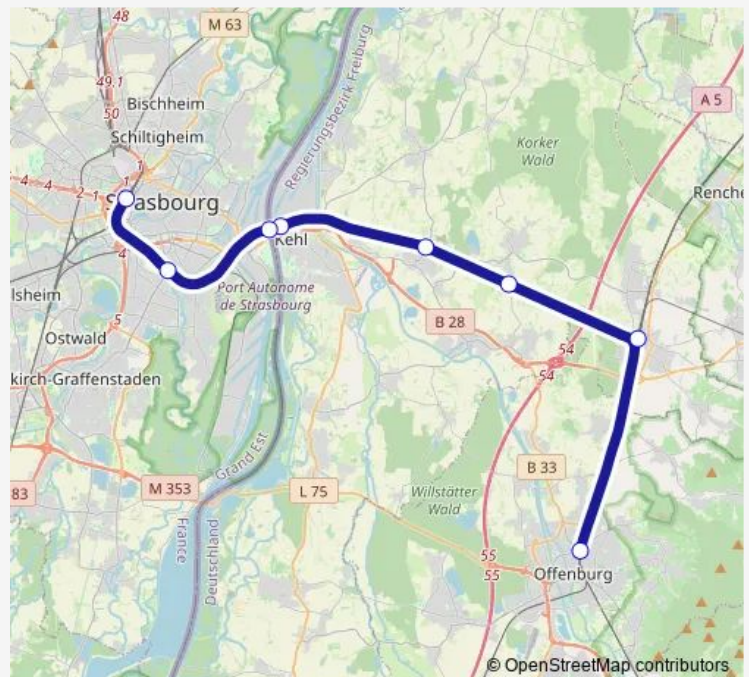

Rail RB 25

[Go to website](#)

Direction

Kehl — Offenburg Kreisschulzentrum

6 stops

[Open route schedule](#)

Kehl

Kork

Legelshurst

Appenweier

Offenburg

Offenburg Kreisschulzentrum

Route schedule

Kehl — Offenburg Kreisschulzentrum

Monday 06:53

Tuesday 06:53

Wednesday 06:53

Thursday 06:53

Friday 06:53

Saturday —

Sunday —

Route info

Direction: Kehl

Stops: 6

Trip Duration: 0 hour 27 min

■ RB 25

Direction

Strasbourg Gare Centrale — Offenburg

8 stops

[Open route schedule](#)

Strasbourg Gare Centrale

Strasbourg Krimmeri