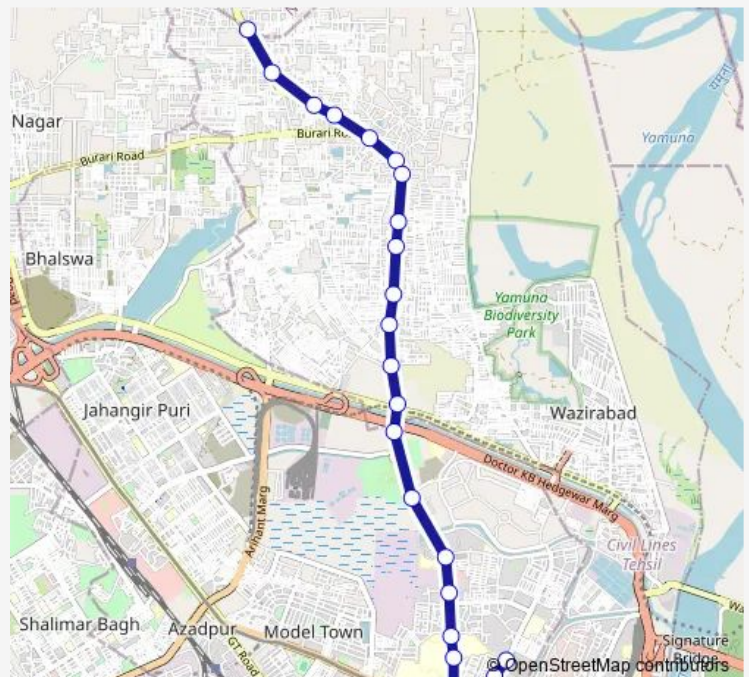

### Direction

Natthupura Terminal — BBM Cluster Depot

24 stops

[Open route schedule](#)

- Natthupura Terminal
- Amrit Vihar Colony
- Koushik Enclave
- Laxmi Vihar
- Burari Garhi
- Ekta Garden- Harijan Basti
- Burari Village
- Sarvodhya Vidhyalay Burari
- Balti Factory
- Sant Nagar Main Market
- Sant Nagar A-1
- Jharoda Dairy Crossing
- Burari Transport Authority
- Nirankari Sarover- Burari Xing
- CV Raman Iti
- Nirankari Colony
- Radio Colony
- Dhaka Village
- Balmiki Gandhi Ashram
- TB Hospital
- GTB Nagar

### Route schedule

Natthupura Terminal — BBM Cluster Depot

Monday	10:02-20:20
Tuesday	10:02-20:20
Wednesday	10:02-20:20
Thursday	10:02-20:20
Friday	10:02-20:20
Saturday	10:02-20:20
Sunday	10:02-20:20

### Route info

Direction: Natthupura Terminal

Stops: 24

Trip Duration: 0 hour 38 min

185stldown

BusMaps

GTB Nagar / Haqiqat Nagar

Sewa Kutir