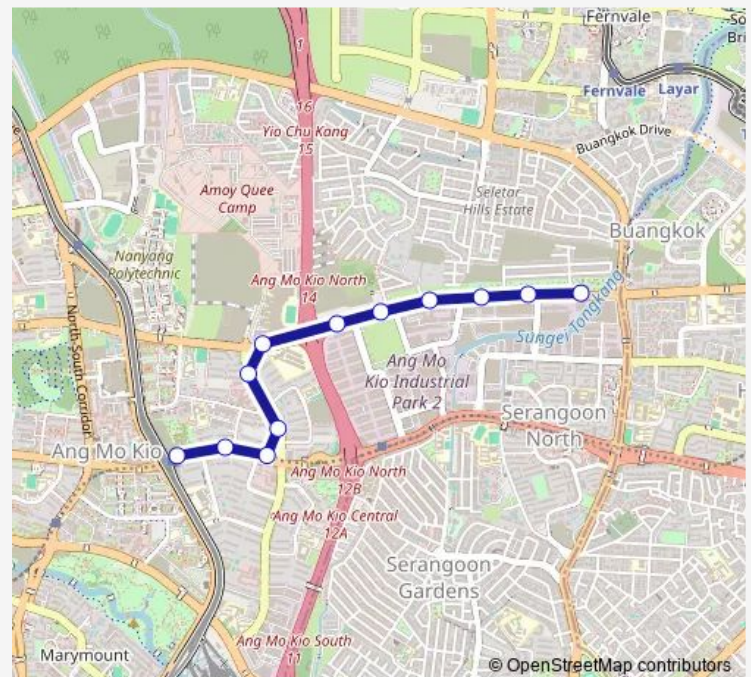

### Direction

Aft Ang Mo Kio Stn Exit A — Bef Yio Chu Kang Rd

12 stops

[Open route schedule](#)

Aft Ang Mo Kio Stn Exit A

Blk 586

Blk 570

Blk 574

### Route schedule

Aft Ang Mo Kio Stn Exit A — Bef Yio Chu Kang Rd

Monday 07:15

Tuesday 07:15

Wednesday 07:15

Thursday 07:15

Friday 07:15

Saturday —

### Route info

Direction: Aft Ang Mo Kio Stn Exit A

Stops: 12

Trip Duration: 0 hour 14 min

■ 88B

BusMaps

88B Bus time schedules and route maps are available in an offline PDF at [busmaps.com](https://busmaps.com). Use the [busmaps.com](https://busmaps.com) website to see live bus times, train schedule or subway schedule, and step-by-step directions for all public transit in Singapore