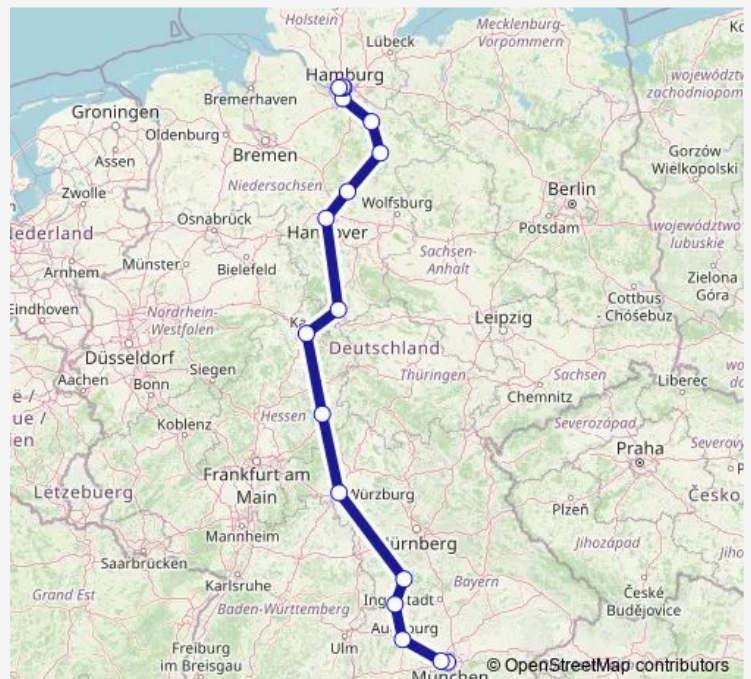

Augsburg Hbf

Donauwörth

Treuchtlingen

Würzburg Hbf

Fulda

Kassel-Wilhelmshöhe

Göttingen

Hannover Hbf

Celle

Uelzen

Lüneburg

Hamburg-Harburg

Hamburg Hbf

Hamburg Dammtor

Hamburg-Altona

Route schedule

München Hbf — Hamburg-Altona

Monday 18:49-18:53

Tuesday 18:49-18:53

Wednesday 18:49-18:53

Thursday 18:49-18:53

Friday 18:49-18:53

Saturday —

Sunday 18:49-18:53

Route info

Direction: München Hbf

Stops: 17

Trip Duration: 6 hour 40 min

ICE 580

ICE 580 Rail time schedules and route maps are available in an offline PDF at busmaps.com. Use the busmaps.com website to see live bus times, train schedule or subway schedule, and step-by-step directions for all public transit in Hamburg