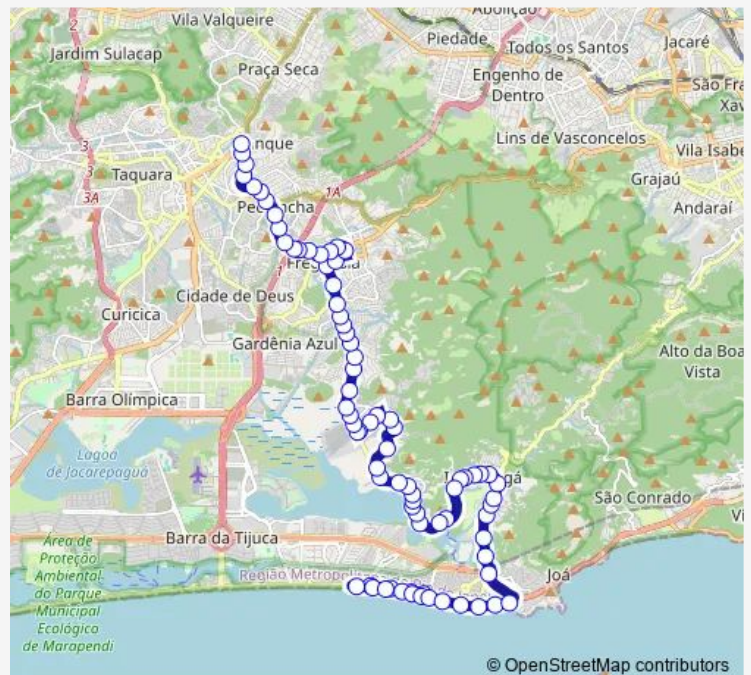

Bus SN878 Tanque - Barra da Tijuca

[Go to website](#)

Direction

undefined — undefined

0 stops

[Open route schedule](#)

Route schedule

undefined — undefined

Monday 00:00

Tuesday 00:00

Wednesday 00:00

Thursday 00:00

Friday 00:00

Saturday 00:00

Sunday 00:00

Route info

Direction:

Stops: 0

Trip Duration: – min

Direction

Terminal Mestre Candeia : Plat. Oeste — Praça do Ó

64 stops

[Open route schedule](#)

Terminal Mestre Candeia : Plat. Oeste

Sunday 00:00

Route info

Direction: Terminal Mestre Candeia : Plat. Oeste

Stops: 64

Trip Duration: 0 hour 45 min

Cândido Mota Filho

Lagoa Santa

Jardim Clarice