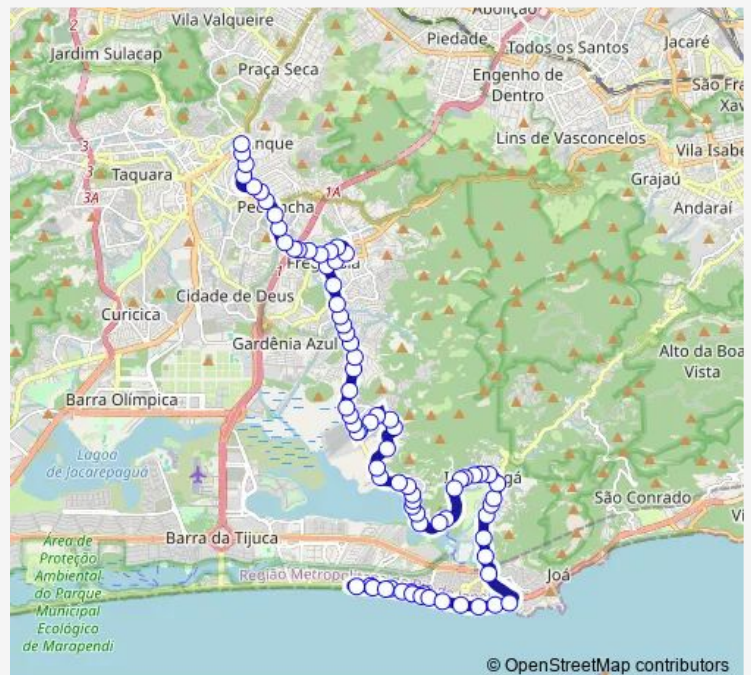

Bus Sn878 Tanque - Barra da Tijuca

[Go to website](#)

Direction

undefined — undefined

0 stops

[Open route schedule](#)

Route schedule

undefined — undefined

Monday 00:00

Tuesday 00:00

Wednesday 00:00

Thursday 00:00

Friday 00:00

Saturday 00:00

Sunday 00:00

Route info

Direction:

Stops: 0

Trip Duration: – min

Direction

Terminal Mestre Candeia : Plat. Oeste — Praça do Ó

64 stops

[Open route schedule](#)

Terminal Mestre Candeia : Plat. Oeste

Sunday 00:00

Route info

Direction: Terminal Mestre Candeia : Plat. Oeste

Stops: 64

Trip Duration: 0 hour 41 min

Cândido Mota Filho

Lagoa Santa

Jardim Clarice