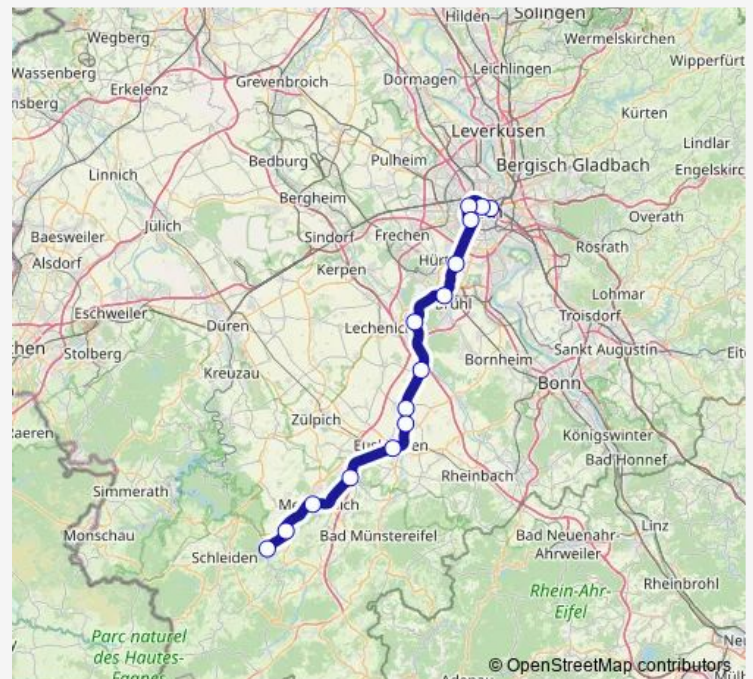

Mechernich Bf

Kall Scheven Bf

Kall Bf

Route schedule

Köln Messe/Deutz Bf — Kall Bf

Monday —

Tuesday —

Wednesday —

Thursday —

Friday 08:40-10:40

Saturday —

Sunday 08:40-10:40

Route info

Direction: Köln Messe/Deutz Bf

Stops: 15

Trip Duration: 1 hour 11 min