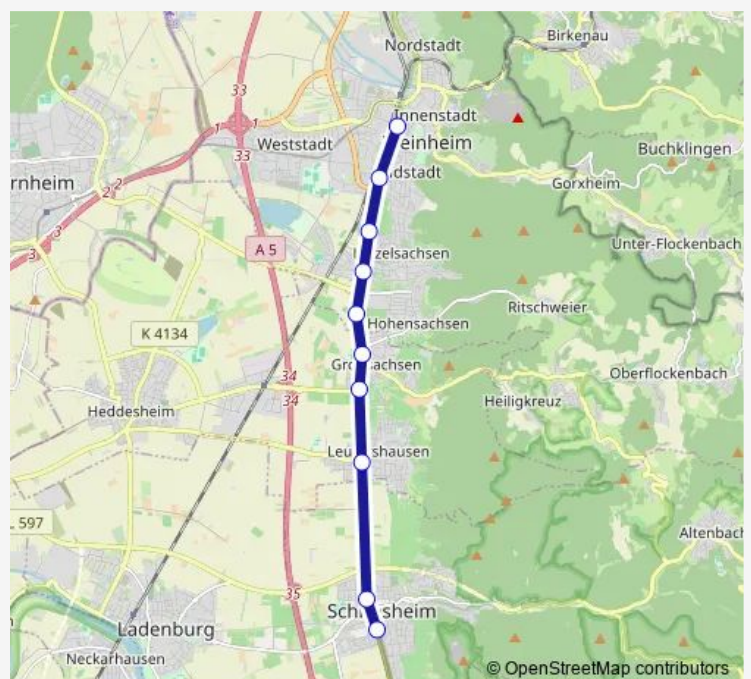

Tram E Weinheim - Heidelberg - Mannheim - Viernheim - Weinheim

[Go to website](#)

Direction

Weinheim Alter OEG-Bahnhof — Schriesheim Bahnhof

10 stops

[Open route schedule](#)

Weinheim Alter OEG-Bahnhof

Rosenbrunnen

Lützelsachsen Pilgerhaus

Lützelsachsen Bergstraße

Hohensachsen

Großsachsen Bahnhof

Großsachsen Süd

Leutershausen Bahnhof

Zentgrafenstrasse

Schriesheim Bahnhof

Route schedule

Weinheim Alter OEG-Bahnhof — Schriesheim Bahnhof

Monday 05:59-06:19

Tuesday 05:59-06:19

Wednesday 05:59-06:19

Thursday 05:59-06:19

Friday 05:59-06:19

Saturday —

Sunday —

Route info

Direction: Weinheim Alter OEG-Bahnhof

Stops: 10

Trip Duration: 0 hour 16 min

E Tram time schedules and route maps are available in an offline PDF at busmaps.com. Use the busmaps.com website to see live bus times, train schedule or subway schedule, and step-by-step directions for all public transit in Heidelberg