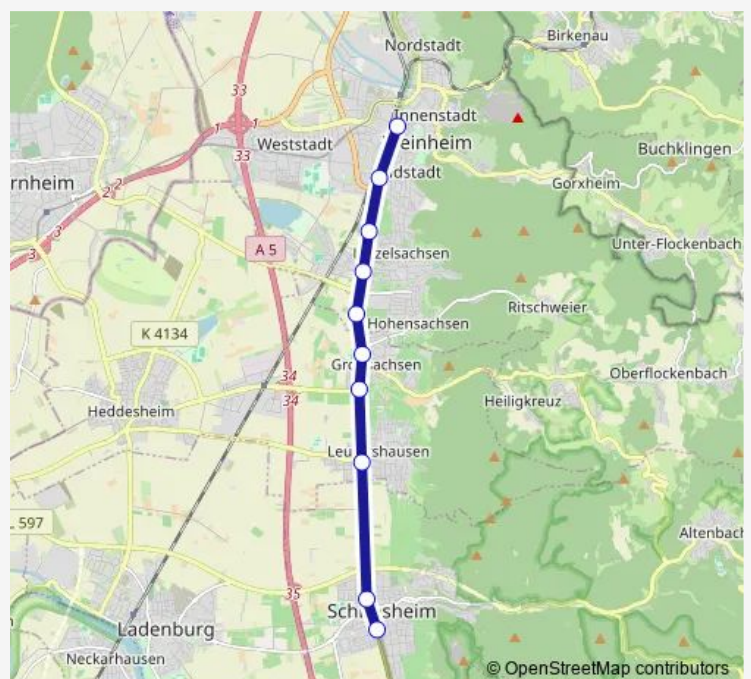

Tram E Weinheim - Heidelberg - Mannheim - Viernheim - Weinheim

[Go to website](#)

Direction

Weinheim Alter OEG-Bahnhof — Schriesheim Bahnhof

10 stops

[Open route schedule](#)

Weinheim Alter OEG-Bahnhof

Rosenbrunnen

Lützelsachsen Pilgerhaus

Lützelsachsen Bergstraße

Hohensachsen

Großsachsen Bahnhof

Großsachsen Süd

Leutershausen Bahnhof

Zentgrafenstrasse

Schriesheim Bahnhof

Route schedule

Weinheim Alter OEG-Bahnhof — Schriesheim Bahnhof

Monday 05:59-06:19

Tuesday 05:59-06:19

Wednesday 05:59-06:19

Thursday 05:59-06:19

Friday 05:59-06:19

Saturday —

Sunday —

Route info

Direction: Weinheim Alter OEG-Bahnhof

Stops: 10

Trip Duration: 0 hour 16 min

E Tram time schedules and route maps are available in an offline PDF at busmaps.com. Use the busmaps.com website to see live bus times, train schedule or subway schedule, and step-by-step directions for all public transit in Heidelberg