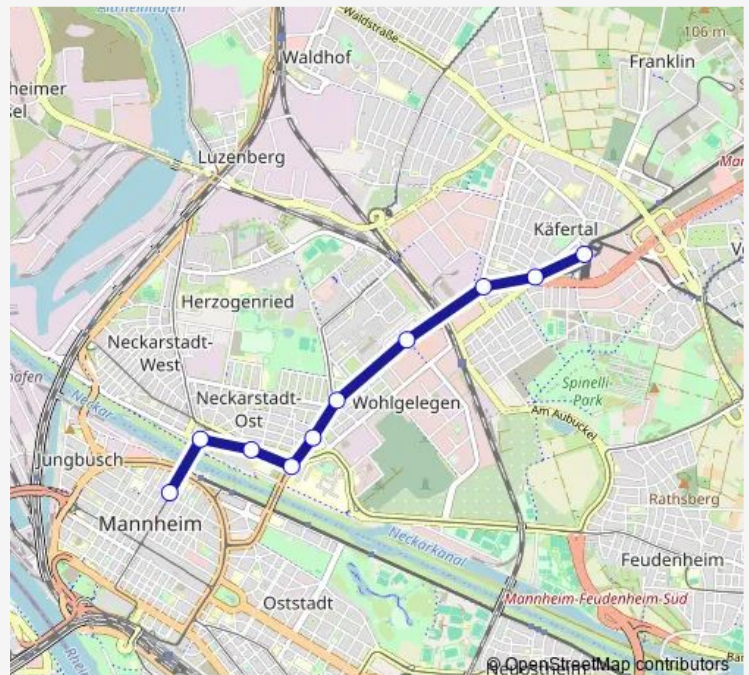

Tram E (Heddesheim -) Wallstadt Ost – MA Käfertal Bf – Universitätsklinikum – Alte Feuerwache – Paradeplatz – MA Hauptbahnhof

[Go to website](#)

Direction

undefined — undefined

0 stops

[Open route schedule](#)

Route schedule

undefined — undefined

Monday	13:43
Tuesday	13:43
Wednesday	13:43
Thursday	13:43
Friday	13:43
Saturday	—
Sunday	—

Route info

Direction:

Stops: 0

Trip Duration: – min

E Tram time schedules and route maps are available in an offline PDF at busmaps.com. Use the busmaps.com website to see live bus times, train schedule or subway schedule, and step-by-step directions for all public transit in Mannheim