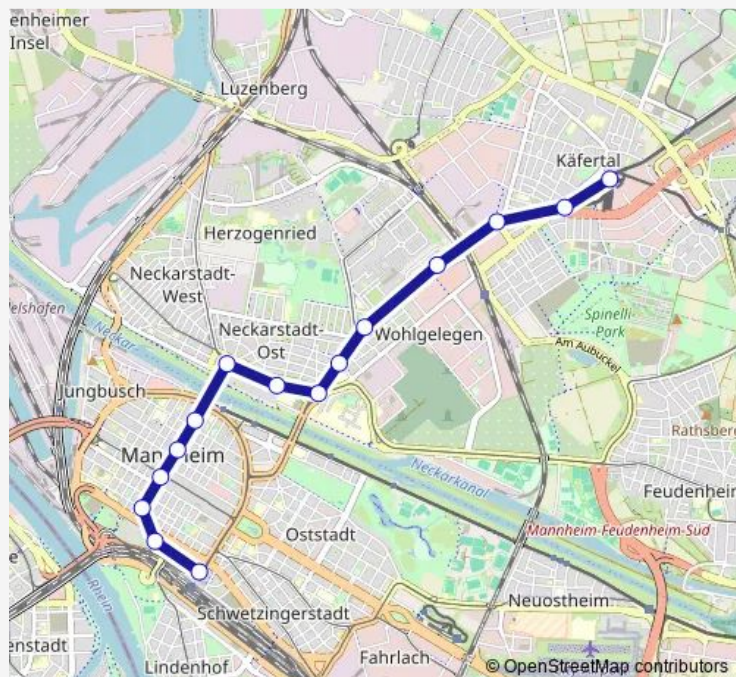

MA Hauptbahnhof — Käfertal Bahnhof

Monday

—

Tuesday

—

Wednesday

—

Thursday

—

Friday

—

Saturday

—

Sunday

22:12-00:12⁺¹

Route info

Direction: MA Hauptbahnhof

Stops: 15

Trip Duration: 0 hour 22 min

Direction

Käfertal Bahnhof — MA Hauptbahnhof

15 stops

[Open route schedule](#)

Käfertal Bahnhof

Monday	12:38
Tuesday	12:38
Wednesday	12:38
Thursday	12:38
Friday	12:38
Saturday	—
Sunday	08:23

Route info

Direction: Käfertal Bahnhof

Stops: 15

Trip Duration: 0 hour 22 min

E Tram time schedules and route maps are available in an offline PDF at busmaps.com. Use the busmaps.com website to see live bus times, train schedule or subway schedule, and step-by-step directions for all public transit in Mannheim