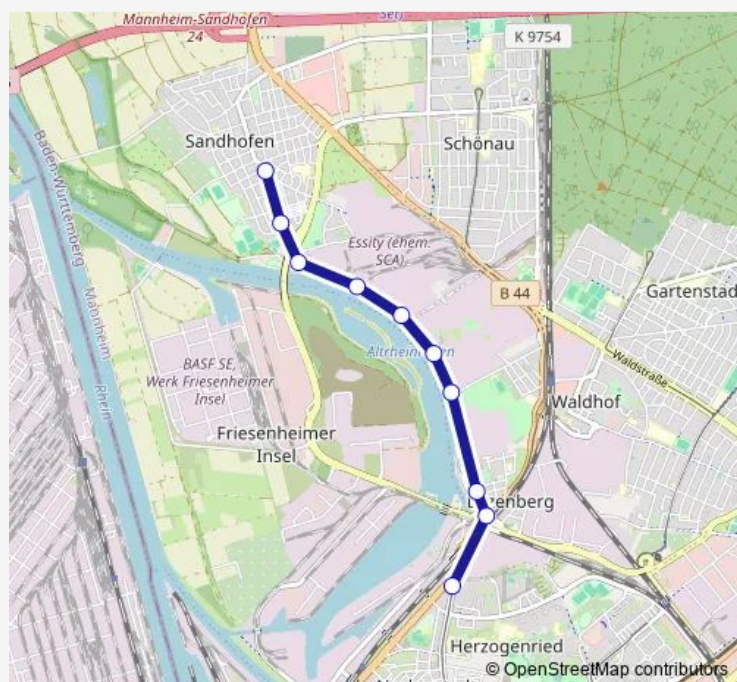

Tram E MA Rheingoldhalle - Neckarau West - Lindenhof - MA Hbf - Wasserturm - Paradeplatz - Luzenberg - MA Sandhofen

[Go to website](#)

Direction

Sandhofen — Untermühlaustraße

10 stops

[Open route schedule](#)

- Sandhofen
- Hanfstraße
- Bürstadter Straße
- Papyrus
- Zellstoff-Fabrik
- Roche
- Altrheinstraße
- Stolberger Straße
- Luzenberg
- Untermühlaustraße

Route schedule

Sandhofen — Untermühlaustraße

Monday	20:38
Tuesday	20:38
Wednesday	20:38
Thursday	20:38
Friday	—
Saturday	—
Sunday	—

Route info

Direction: Sandhofen

Stops: 10

Trip Duration: 0 hour 9 min

■ E — MA Rheingoldhalle - Neckarau West - Lindenhof - MA Hbf - Wasserturm - Paradeplatz - Luzenberg - MA...

E Tram time schedules and route maps are available in an offline PDF at busmaps.com. Use the busmaps.com website to see live bus times, train schedule or subway schedule, and step-by-step directions for all public transit in Mannheim