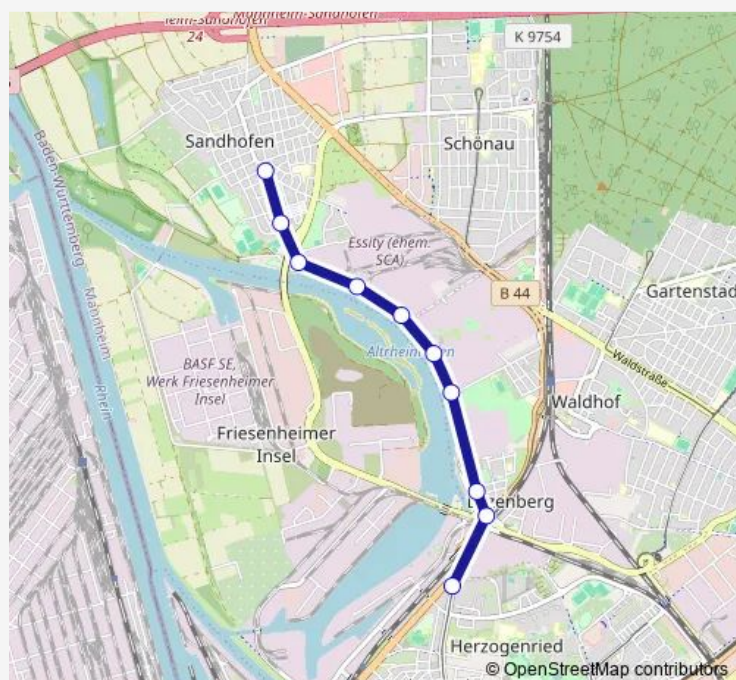

Tram E MA Rheingoldhalle - Neckarau West - Lindenhof - MA Hbf - Wasserturm - Paradeplatz - Luzenberg - MA Sandhofen

[Go to website](#)

Direction

Sandhofen — Untermühlaustraße

10 stops

[Open route schedule](#)

- Sandhofen
- Hanfstraße
- Bürstadter Straße
- Papyrus
- Zellstoff-Fabrik
- Roche
- Altrheinstraße
- Stolberger Straße
- Luzenberg
- Untermühlaustraße

Route schedule

Sandhofen — Untermühlaustraße

Monday	20:38
Tuesday	20:38
Wednesday	20:38
Thursday	20:38
Friday	20:38
Saturday	20:38
Sunday	—

Route info

Direction: Sandhofen

Stops: 10

Trip Duration: 0 hour 9 min

■ E — MA Rheingoldhalle - Neckarau West - Lindenhof - MA Hbf - Wasserturm - Paradeplatz - Luzenberg - MA Sandhofen

E Tram time schedules and route maps are available in an offline PDF at busmaps.com. Use the busmaps.com website to see live bus times, train schedule or subway schedule, and step-by-step directions for all public transit in Mannheim