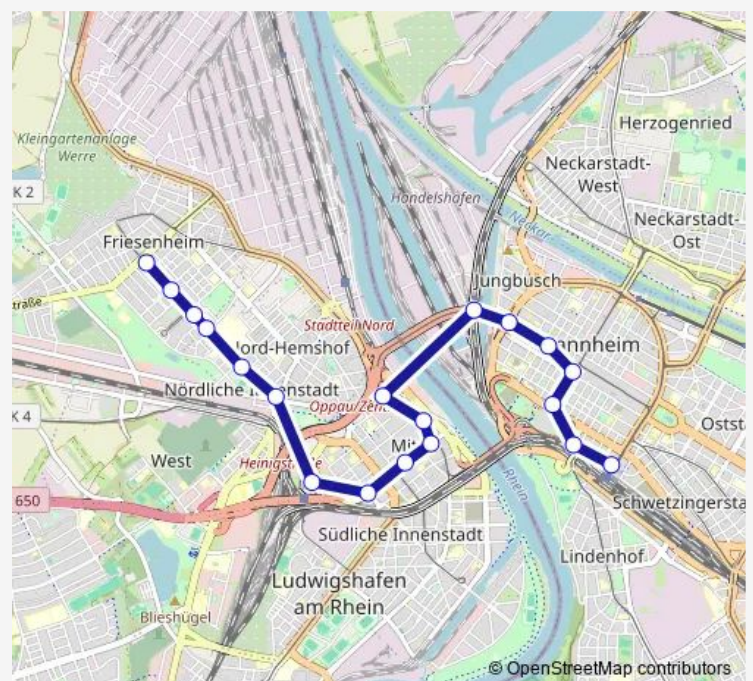

Handelshafen/Jungbusch Bf

MA Rheinstraße

MA Rathaus/rem

Paradeplatz

MA Schloss

Universität

MA Hauptbahnhof

### Route schedule

Sternstraße — MA Hauptbahnhof

Monday 08:22

Tuesday 08:22

Wednesday 08:22

Thursday 08:22

Friday 08:22

Saturday —

### Route info

Direction: Sternstraße

Stops: 19

Trip Duration: 0 hour 24 min

■ E — LU Friesenheim - LU Hbf - Berliner Platz - LU Luitpoldhafen

E Tram time schedules and route maps are available in an offline PDF at [busmaps.com](https://busmaps.com). Use the [busmaps.com](https://busmaps.com) website to see live bus times, train schedule or subway schedule, and step-by-step directions for all public transit in Ludwigshafen am Rhein