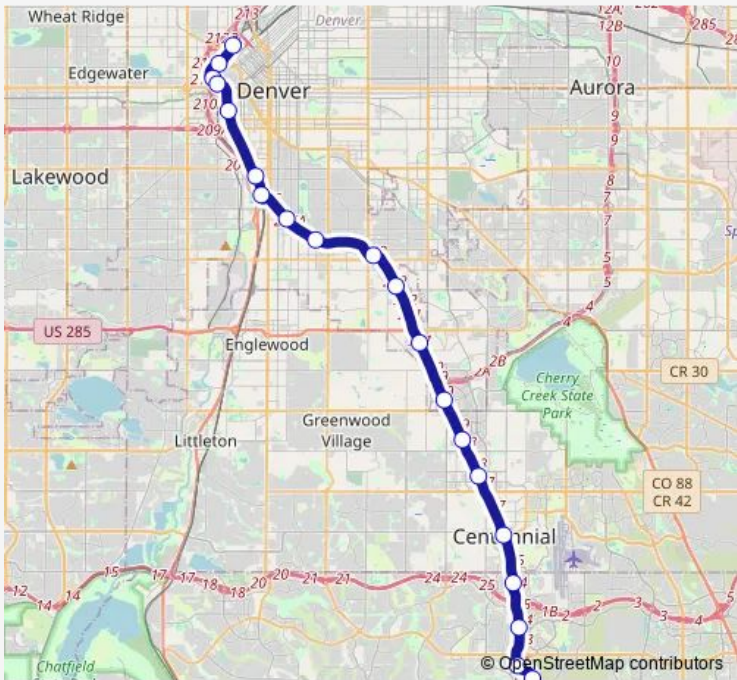

**Tram E Union Station to Ridgeway Parkway Station**

[Go to website](#)

**Direction**  
 Union Station Track 12 — Ridgeway Parkway Station  
 21 stops  
[Open route schedule](#)

- Union Station Track 12
- Ball Arena / Elitch Gardens Station
- Empower Field at Mile High Station
- Auraria West Station
- 10th & Osage Station
- Alameda Station
- I-25 & Broadway Station Center Track
- Louisiana & Pearl Station
- University of Denver Station
- Colorado Station
- Yale Station
- Southmoor Station
- Bellevue Station
- Orchard Station
- Arapahoe at Village Center Station
- Dry Creek Station
- County Line Station
- Lincoln Station
- Sky Ridge Station
- Lone Tree City Center Station
- Ridgeway Parkway Station

Route schedule  
 Union Station Track 12 — Ridgeway Parkway Station

Monday	04:29-23:55
Tuesday	04:29-23:55
Wednesday	04:29-23:55
Thursday	04:29-23:55
Friday	04:28-01:56 <sup>+1</sup>
Saturday	04:28-01:58 <sup>+1</sup>
Sunday	04:28-23:43

Route info  
 Direction: Union Station Track 12  
 Stops: 21  
 Trip Duration: 0 hour 54 min

**E — Union Station to Ridgeway Parkway Station** **BusMaps**

**Direction**

Evans Station — Union Station Track 11

8 stops

[Open route schedule](#)

Evans Station

I-25 &amp; Broadway Station

Alameda Station

10th &amp; Osage Station

Auraria West Station

Empower Field at Mile High Station