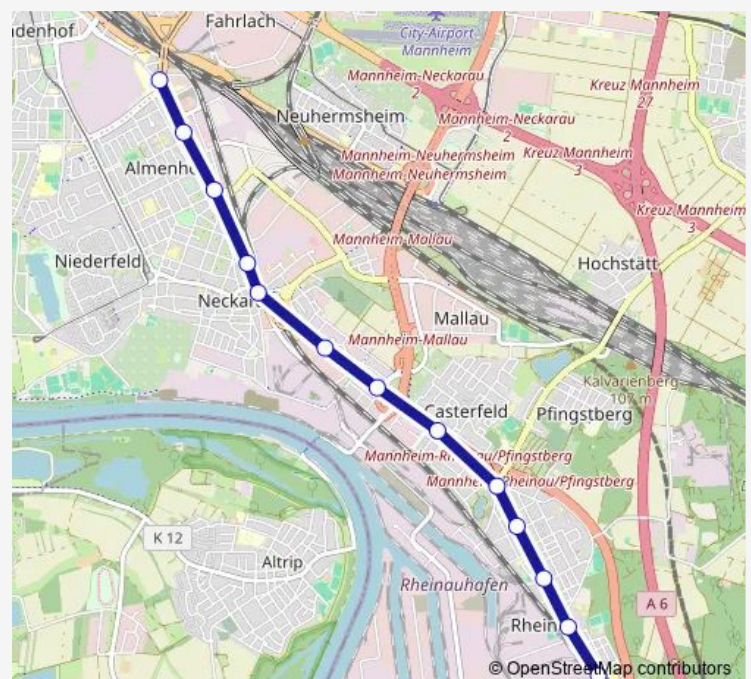

Voltastraße

Neckarau Bahnhof

Friedrichstraße

Isarweg

Dannstadter Straße

Sandrain

Rheinau Karlsplatz

Neuhofer Straße

Waldseestraße

Distelsand

Rheinau Bahnhof

Route schedule

MA Hochschule — Rheinau Bahnhof

Monday —

Tuesday —

Wednesday —

Thursday —

Friday —

Saturday 06:15-07:50

Sunday 08:07

Route info

Direction: MA Hochschule

Stops: 13

Trip Duration: 0 hour 16 min

■ E — MA Rheinau Bf - Neckarau - MA Hbf - Paradeplatz - Waldhof - MA Schönau

E Tram time schedules and route maps are available in an offline PDF at busmaps.com. Use the busmaps.com website to see live bus times, train schedule or subway schedule, and step-by-step directions for all public transit in Mannheim