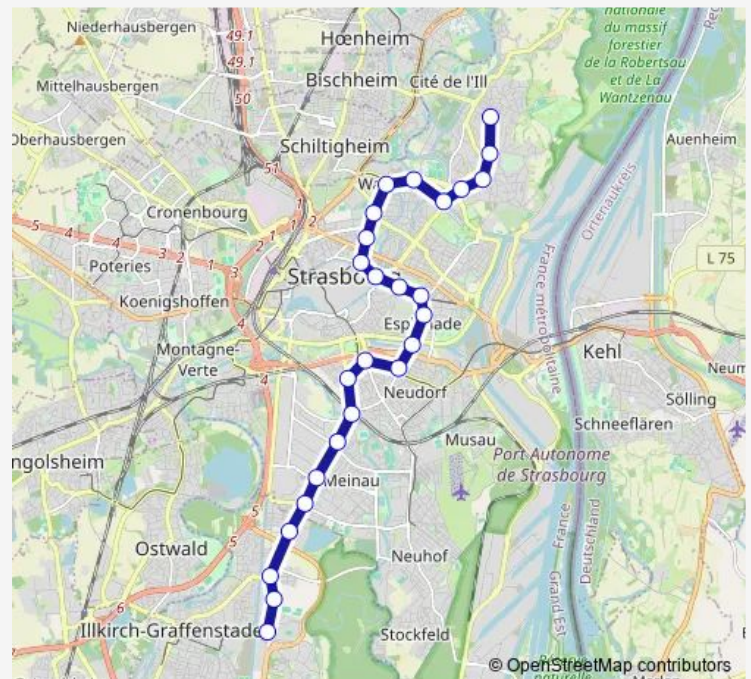

### Route schedule

Robertsau L'Escale — Campus d'Illkirch

Monday	04:00-00:04 <sup>+1</sup>
Tuesday	04:00-00:04 <sup>+1</sup>
Wednesday	04:00-00:04 <sup>+1</sup>
Thursday	04:00-00:04 <sup>+1</sup>
Friday	04:00-00:04 <sup>+1</sup>
Saturday	04:00-00:04 <sup>+1</sup>
Sunday	05:00-00:04 <sup>+1</sup>

### Route info

Direction: Robertsau L'Escale

Stops: 26

Trip Duration: 0 hour 43 min

E — Robertsau L'Escale - Campus d'Illkirch

Hohwart

Baggersee

Colonne

## Route info

Direction: Campus d'Illkirch

Stops: 26

Trip Duration: 0 hour 45 min

E Tram time schedules and route maps are available in an offline PDF at [busmaps.com](https://busmaps.com). Use the [busmaps.com](https://busmaps.com) website to see live bus times, train schedule or subway schedule, and step-by-step directions for all public transit in Strasbourg