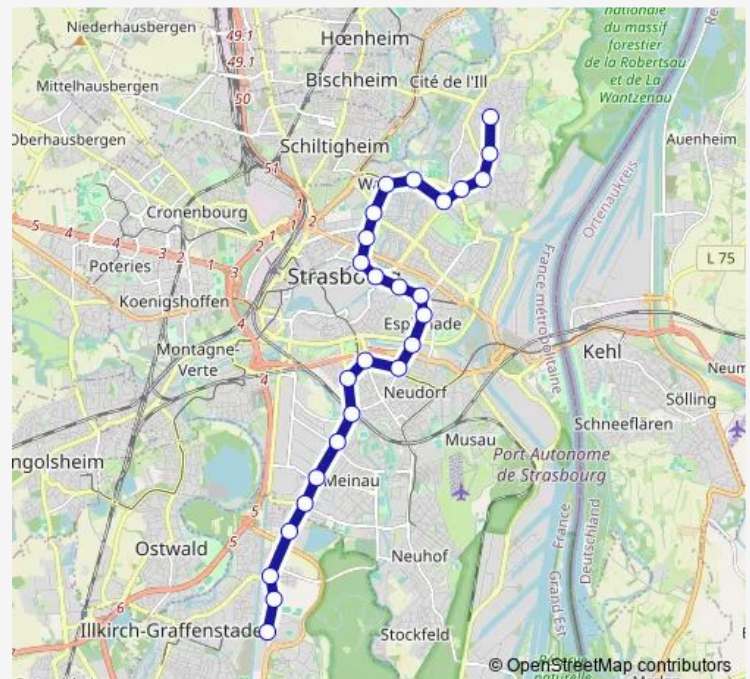

### Route schedule

Robertsau L'Escale — Campus d'Illkirch

Monday	04:00-00:04 <sup>+1</sup>
Tuesday	04:00-00:04 <sup>+1</sup>
Wednesday	04:00-00:04 <sup>+1</sup>
Thursday	04:00-00:04 <sup>+1</sup>
Friday	04:00-00:04 <sup>+1</sup>
Saturday	04:00-00:04 <sup>+1</sup>
Sunday	05:00-00:04 <sup>+1</sup>

### Route info

Direction: Robertsau L'Escale

Stops: 26

Trip Duration: 0 hour 42 min

E — Robertsau L'Escale - Campus d'Illkirch

Hohwart

Baggersee

Colonne

## Route info

Direction: Campus d'Illkirch

Stops: 26

Trip Duration: 0 hour 43 min

E Tram time schedules and route maps are available in an offline PDF at [busmaps.com](https://busmaps.com). Use the [busmaps.com](https://busmaps.com) website to see live bus times, train schedule or subway schedule, and step-by-step directions for all public transit in Strasbourg