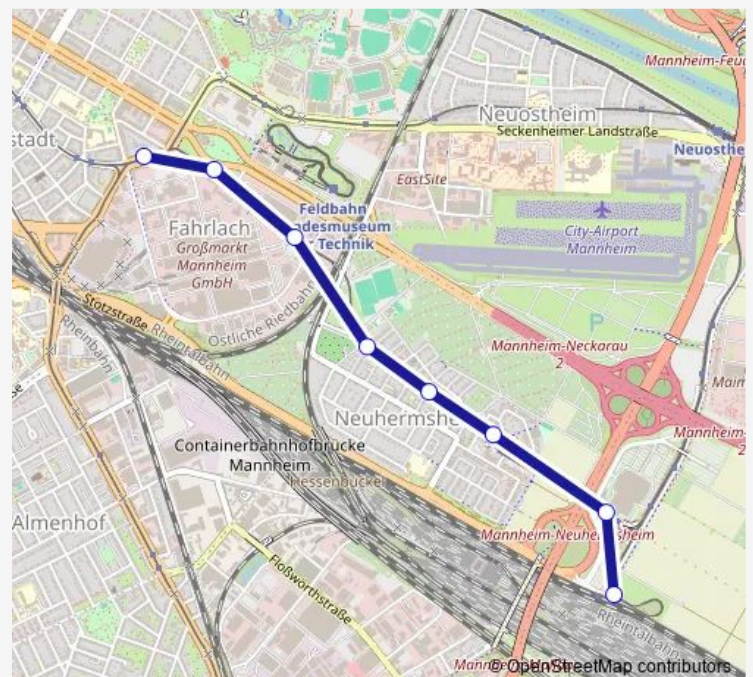

### Direction

SAP Arena S-Bahnhof — Planetarium

8 stops

[Open route schedule](#)

SAP Arena S-Bahnhof

SAP Arena Süd

Gerd-Dehof-Platz

Ulanenweg

Husarenweg

Fahrlach

Technoseum Süd

Planetarium

### Route schedule

SAP Arena S-Bahnhof — Planetarium

Monday	—
Tuesday	—
Wednesday	—
Thursday	—
Friday	—
Saturday	20:10
Sunday	—

### Route info

Direction: SAP Arena S-Bahnhof

Stops: 8

Trip Duration: 0 hour 8 min

■ E — MA SAP Arena S-Bahnhof - Neuos-  
theim/Neuhermsheim - Paradeplatz - MA Rathaus - LU...

E Tram time schedules and route maps are available in an offline PDF at [busmaps.com](https://busmaps.com). Use the [busmaps.com](https://busmaps.com) website to see live bus times, train schedule or subway schedule, and step-by-step directions for all public transit in Mannheim