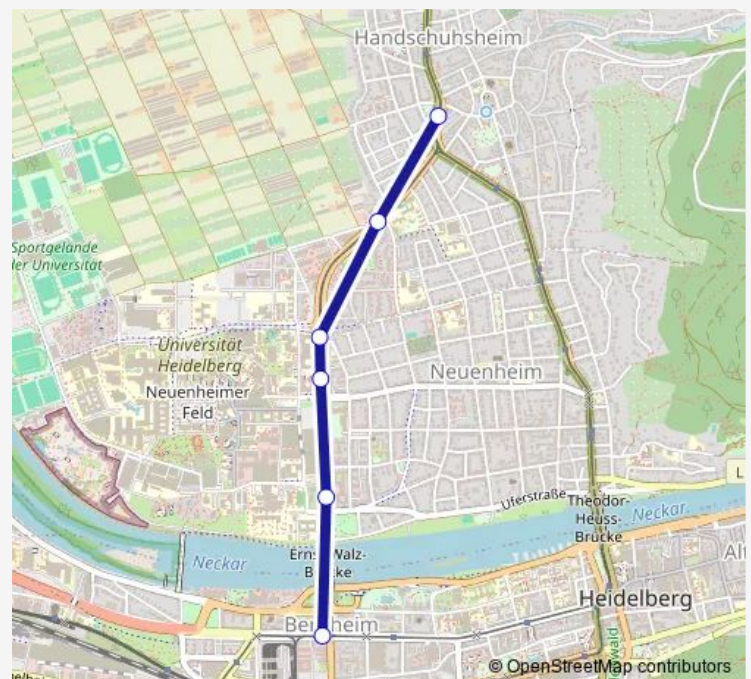

Tram E Rohrbach Süd - HD Hbf - Technologiepark - HD Handschuhsheim - Dossenheim - Schriesheim

[Go to website](#)

Direction

Betriebshof — Hans-Thoma-Platz

6 stops

[Open route schedule](#)

Betriebshof

Jahnstraße

Bunsengymnasium

Technologiepark

Heiligenbergschule

Hans-Thoma-Platz

Route schedule

Betriebshof — Hans-Thoma-Platz

Monday 04:44-05:29

Tuesday 04:44-05:29

Wednesday 04:44-05:29

Thursday 04:44-05:29

Friday 04:44-05:29

Saturday —

Sunday —

Route info

Direction: Betriebshof

Stops: 6

Trip Duration: 0 hour 8 min

■ E — Rohrbach Süd - HD Hbf - Technologiepark - HD Handschuhsheim - Dossenheim - Schriesheim

E Tram time schedules and route maps are available in an offline PDF at busmaps.com. Use the busmaps.com website to see live bus times, train schedule or subway schedule, and step-by-step directions for all public transit in Heidelberg