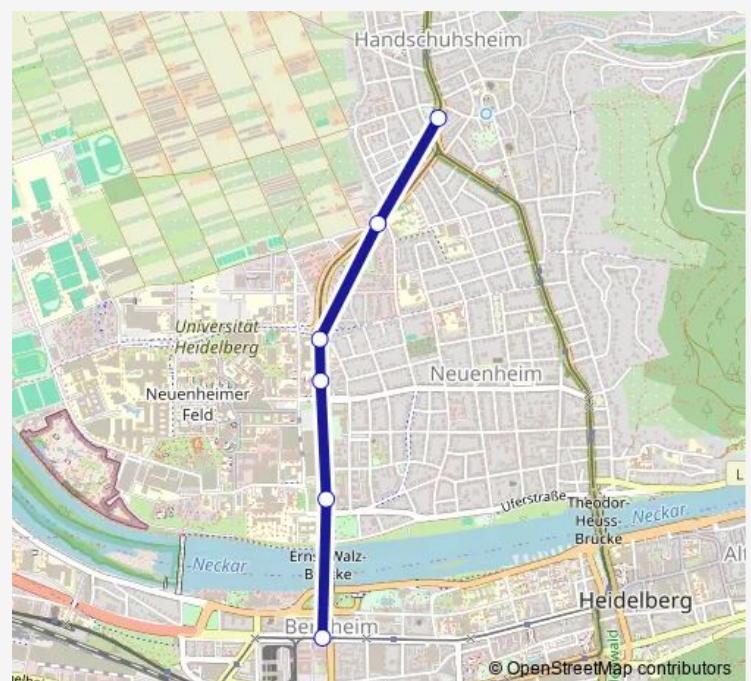

Tram E Rohrbach Süd - HD Hbf - Technologiepark - HD Handschuhsheim - Dossenheim - Schriesheim

[Go to website](#)

Direction

Betriebshof — Hans-Thoma-Platz

6 stops

[Open route schedule](#)

Betriebshof

Jahnstraße

Bunsengymnasium

Technologiepark

Heiligenbergschule

Hans-Thoma-Platz

Route schedule

Betriebshof — Hans-Thoma-Platz

Monday 04:44-05:29

Tuesday 04:44-05:29

Wednesday 04:44-05:29

Thursday 04:44-05:29

Friday 04:44-05:29

Saturday —

Sunday —

Route info

Direction: Betriebshof

Stops: 6

Trip Duration: 0 hour 8 min

E Tram time schedules and route maps are available in an offline PDF at busmaps.com. Use the busmaps.com website to see live bus times, train schedule or subway schedule, and step-by-step directions for all public transit in Heidelberg