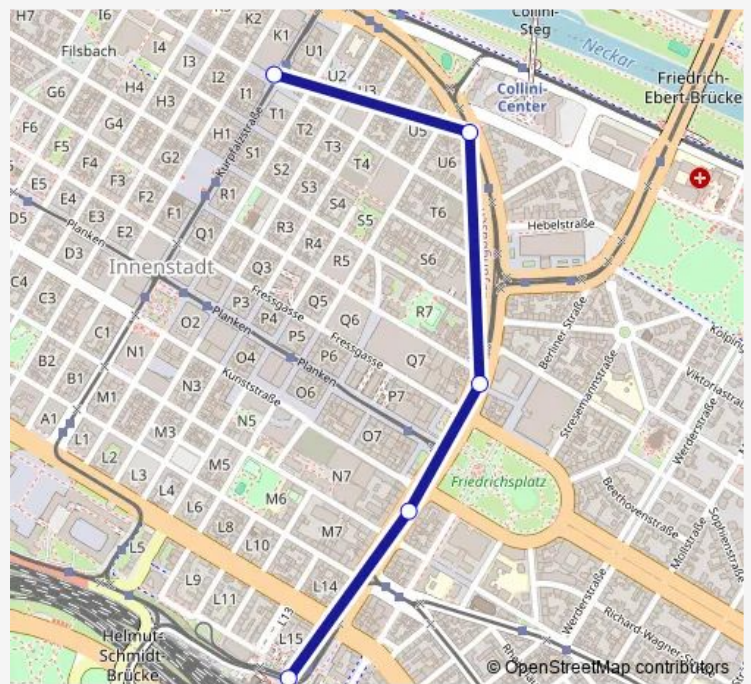

Rosengarten

Gewerkschaftshaus

Abendakademie

Route schedule

MA Hauptbahnhof — Abendakademie

Monday	—
Tuesday	—
Wednesday	—
Thursday	—
Friday	—
Saturday	09:16
Sunday	—

Route info

Direction: MA Hauptbahnhof

Stops: 5

Trip Duration: 0 hour 9 min

■ E — MA Hauptbahnhof - Abendakademie

Direction

MA Hauptbahnhof — Abendakademie

5 stops

[Open route schedule](#)

MA Hauptbahnhof

Kunsthalle

Rosengarten

Gewerkschaftshaus

Abendakademie

Route schedule

MA Hauptbahnhof — Abendakademie

Monday	—
Tuesday	—
Wednesday	—
Thursday	—
Friday	—
Saturday	07:58
Sunday	—

Route info

Direction: MA Hauptbahnhof

Stops: 5

Trip Duration: 0 hour 9 min

E Tram time schedules and route maps are available in an offline PDF at busmaps.com. Use the busmaps.com website to see live bus times, train schedule or subway schedule, and step-by-step directions for all public transit in Mannheim