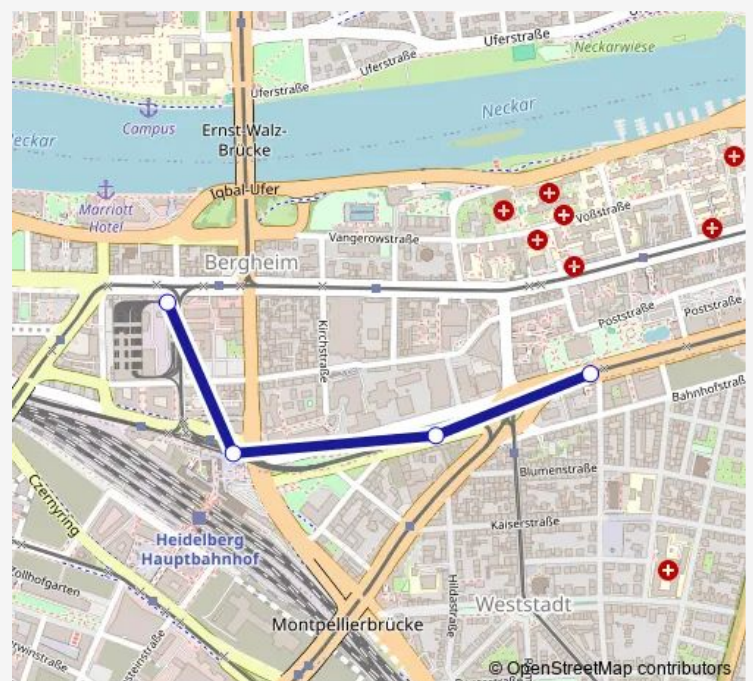

Tram E HD Handschuhsheim - HD Bismarckplatz - HD Rohrbach - Leimen

[Go to website](#)

Direction

Betriebshof — Stadtbücherei

4 stops

[Open route schedule](#)

Betriebshof

HD Hauptbahnhof

Stadtwerke

Stadtbücherei

Route schedule

Betriebshof — Stadtbücherei

Monday	—
Tuesday	—
Wednesday	—
Thursday	—
Friday	—
Saturday	04:29-08:42
Sunday	06:53-10:15

Route info

Direction: Betriebshof

Stops: 4

Trip Duration: 0 hour 4 min

■ E — HD Handschuhsheim - HD Bismarckplatz - HD
Rohrbach - Leimen

E Tram time schedules and route maps are available in an offline PDF at busmaps.com. Use the busmaps.com website to see live bus times, train schedule or subway schedule, and step-by-step directions for all public transit in Heidelberg

The schedule is provided in the local timezone. Times with "(+1)" indicate departures on the next day.

PDF file created on 2025-01-16

2024 BusMaps.com - All Rights Reserved