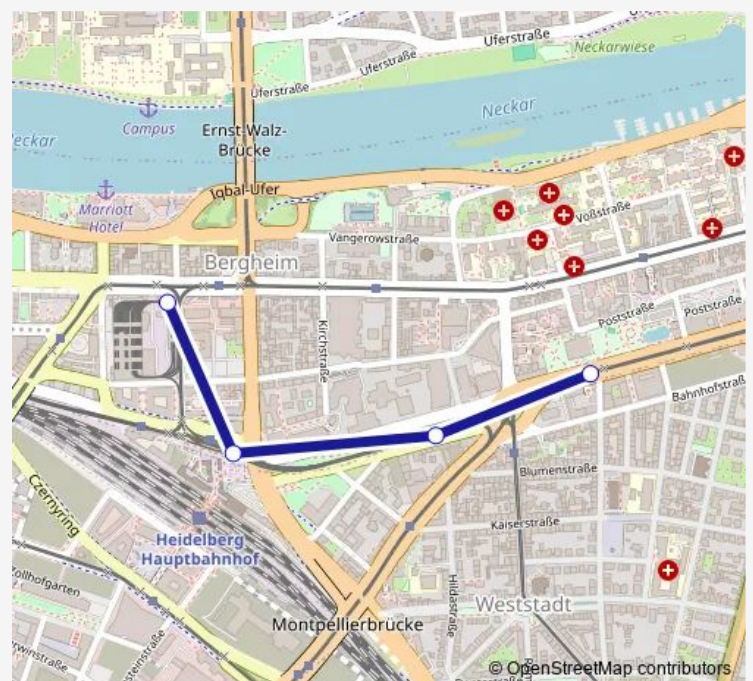

Tram E HD Handschuhsheim - HD Bismarckplatz - HD Rohrbach - Leimen

[Go to website](#)

Direction

Betriebshof — Stadtbücherei

4 stops

[Open route schedule](#)

Betriebshof

HD Hauptbahnhof

Stadtwerke

Stadtbücherei

Route schedule

Betriebshof — Stadtbücherei

Monday	—
Tuesday	—
Wednesday	—
Thursday	—
Friday	—
Saturday	04:29-08:42
Sunday	06:53-10:15

Route info

Direction: Betriebshof

Stops: 4

Trip Duration: 0 hour 3 min

E Tram time schedules and route maps are available in an offline PDF at busmaps.com. Use the busmaps.com website to see live bus times, train schedule or subway schedule, and step-by-step directions for all public transit in Heidelberg