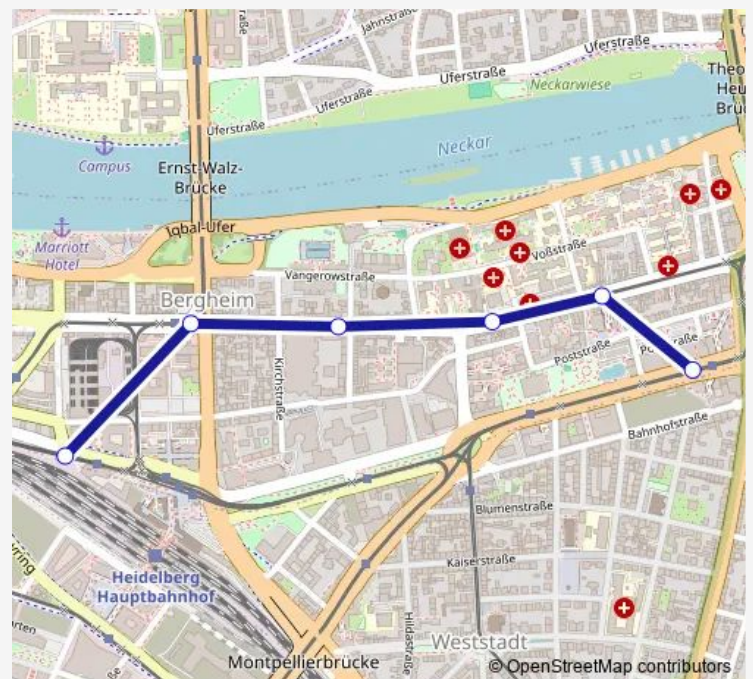

Tram E Weinheim - Heidelberg - Mannheim - Viernheim - Weinheim

[Go to website](#)

Direction

HD Hauptbahnhof West — Seegarten

6 stops

[Open route schedule](#)

HD Hauptbahnhof West

Betriebshof

Volkshochschule

Campus Bergheim

Altes Hallenbad

Seegarten

Route schedule

HD Hauptbahnhof West — Seegarten

Monday	06:23-07:23
Tuesday	06:23-07:23
Wednesday	06:23-07:23
Thursday	06:23-07:23
Friday	06:23-07:23
Saturday	—
Sunday	—

Route info

Direction: HD Hauptbahnhof West

Stops: 6

Trip Duration: 0 hour 9 min

E Tram time schedules and route maps are available in an offline PDF at busmaps.com. Use the busmaps.com website to see live bus times, train schedule or subway schedule, and step-by-step directions for all public transit in Heidelberg