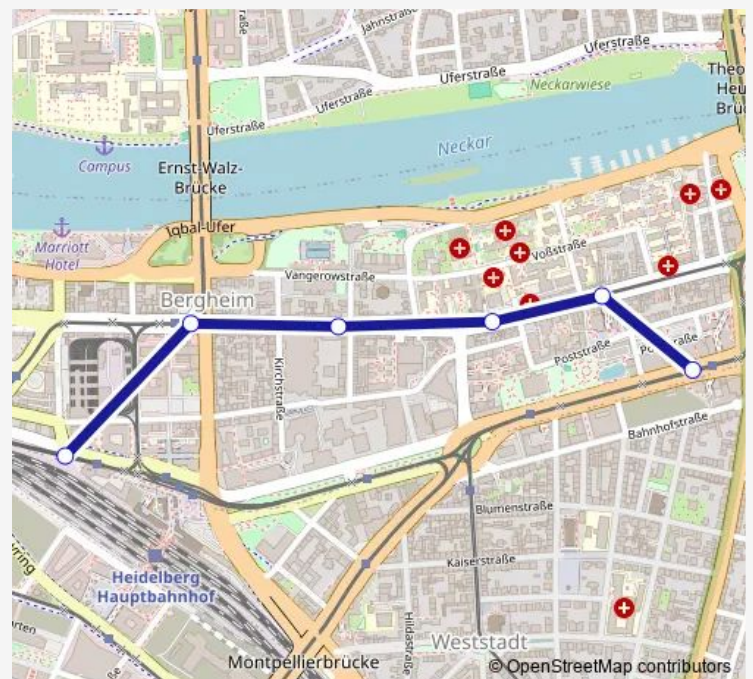

Tram E Weinheim - Heidelberg - Mannheim - Viernheim - Weinheim

[Go to website](#)

Direction

HD Hauptbahnhof West — Seegarten

6 stops

[Open route schedule](#)

HD Hauptbahnhof West

Betriebshof

Volkshochschule

Campus Bergheim

Altes Hallenbad

Seegarten

Route schedule

HD Hauptbahnhof West — Seegarten

Monday	06:23-07:23
Tuesday	06:23-07:23
Wednesday	06:23-07:23
Thursday	06:23-07:23
Friday	06:23-07:23
Saturday	—
Sunday	—

Route info

Direction: HD Hauptbahnhof West

Stops: 6

Trip Duration: 0 hour 9 min

E Tram time schedules and route maps are available in an offline PDF at busmaps.com. Use the busmaps.com website to see live bus times, train schedule or subway schedule, and step-by-step directions for all public transit in Heidelberg