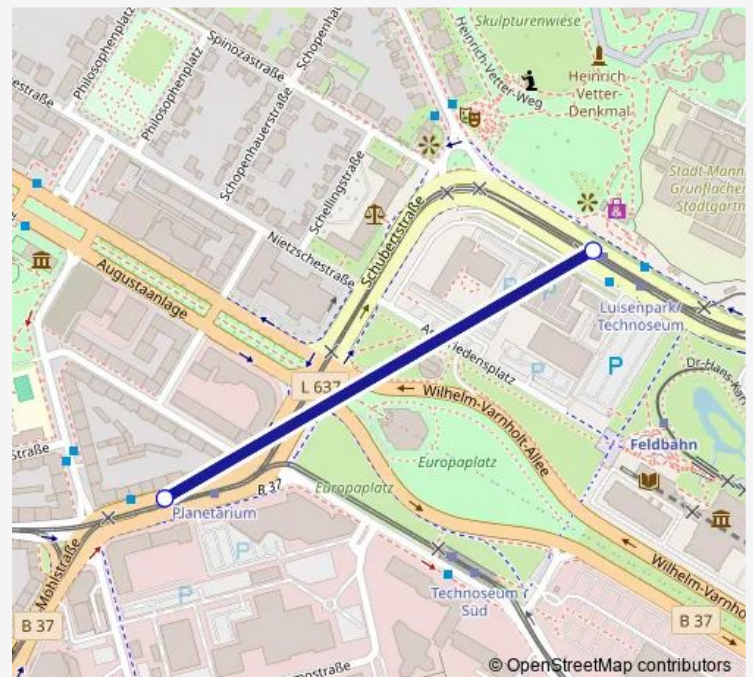

Tram E Planetarium - Luisenpark/Technoseum

[Go to website](#)

Direction

Planetarium — Luisenpark/Technoseum

2 stops

[Open route schedule](#)

Planetarium

Luisenpark/Technoseum

Route schedule

Planetarium — Luisenpark/Technoseum

Monday	06:11-06:12
Tuesday	06:11-06:12
Wednesday	06:11-06:12
Thursday	06:11-06:12
Friday	06:11-06:12
Saturday	—
Sunday	—

Route info

Direction: Planetarium

Stops: 2

Trip Duration: 0 hour 2 min

■ E — Planetarium - Luisenpark/Technoseum

Direction

Planetarium — Luisenpark/Technoseum

2 stops

[Open route schedule](#)

Planetarium

Monday	20:05-20:06
Tuesday	20:05-20:06
Wednesday	20:05-20:06
Thursday	20:05-20:06
Friday	20:05-20:06
Saturday	—
Sunday	20:13

Route info

Direction: Luisenpark/Technoseum

Stops: 2

Trip Duration: 0 hour 2 min