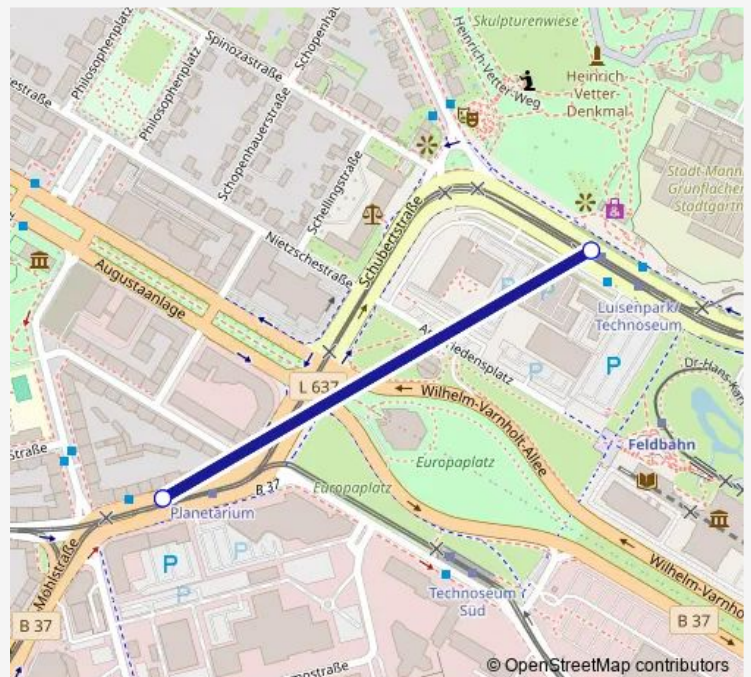

Tram E Planetarium - Luisenpark/Technoseum

[Go to website](#)

Direction

Planetarium — Luisenpark/Technoseum

2 stops

[Open route schedule](#)

Planetarium

Luisenpark/Technoseum

Route schedule

Planetarium — Luisenpark/Technoseum

Monday	06:11-06:12
Tuesday	06:11-06:12
Wednesday	06:11-06:12
Thursday	06:11-06:12
Friday	06:11-06:12
Saturday	—
Sunday	—

Route info

Direction: Planetarium

Stops: 2

Trip Duration: 0 hour 2 min

E — Planetarium - Luisenpark/Technoseum

Direction

Planetarium — Luisenpark/Technoseum

2 stops

[Open route schedule](#)

Planetarium

Monday	20:05-20:06
Tuesday	20:05-20:06
Wednesday	20:05-20:06
Thursday	20:05-20:06
Friday	20:05-20:06
Saturday	—
Sunday	20:13

Route info

Direction: Luisenpark/Technoseum

Stops: 2

Trip Duration: 0 hour 2 min