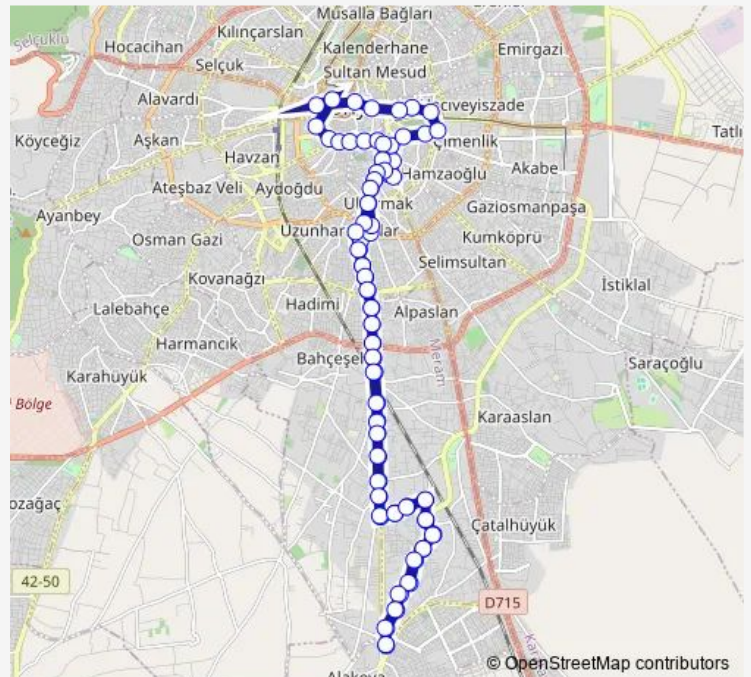

Bütüner

**Route schedule**

Alakova SON Durak — Alakova SON Durak

Monday	06:00-00:10 <sup>+1</sup>
Tuesday	06:00-00:10 <sup>+1</sup>
Wednesday	06:00-00:10 <sup>+1</sup>
Thursday	06:00-00:10 <sup>+1</sup>
Friday	06:00-00:10 <sup>+1</sup>
Saturday	06:00-00:10 <sup>+1</sup>
Sunday	07:00-00:20 <sup>+1</sup>

**Route info**

Direction: Alakova SON Durak

Stops: 93

Trip Duration: 1 hour 27 min

■ 87-A — Süleymaniye - Süleymaniye

**BusMaps**

Abdürreşit

Elif