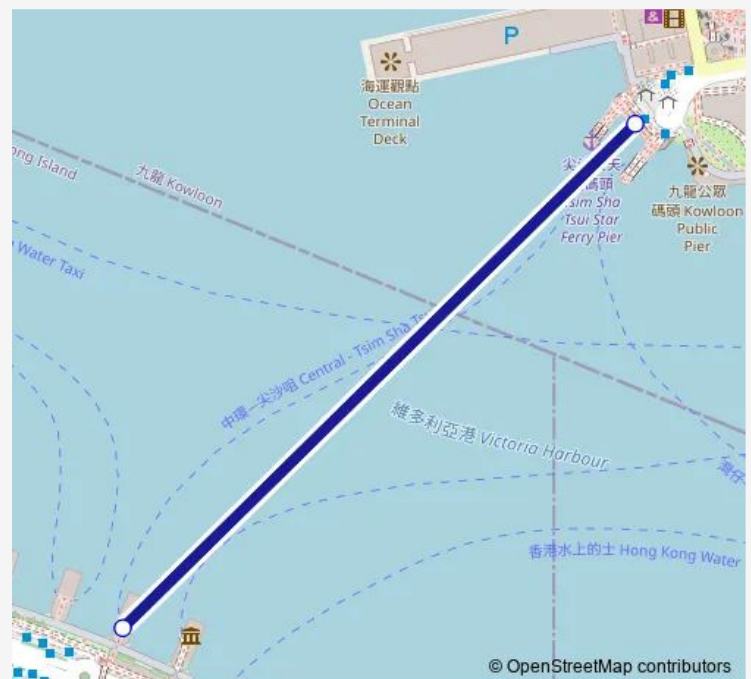

Ferry Tsim SHA Tsui - Central

[Go to website](#)**Direction**

Star Ferry Pier at Salisbury Road — Central Pier No.7 at Man Kwong Street

2 stops

[Open route schedule](#)

Star Ferry Pier at Salisbury Road

Central Pier No.7 at Man Kwong Street

Route schedule

Star Ferry Pier at Salisbury Road — Central Pier No.7 at Man Kwong Street

Monday	06:30-23:26
Tuesday	06:30-23:26
Wednesday	06:30-23:26
Thursday	06:30-23:26
Friday	06:30-23:26
Saturday	06:30-23:24
Sunday	06:30-23:24

Route info

Direction: Star Ferry Pier at Salisbury Road

Stops: 2

Trip Duration: 0 hour 9 min

■ Tsim SHA Tsui - Central

Direction

Central Pier No.7 at Man Kwong Street — Star Ferry Pier at Salisbury Road

2 stops

Wednesday 06:30-23:24

Thursday 06:30-23:24

Friday 06:30-23:24

Saturday 06:30-23:24

Sunday 06:30-23:24

Route info

Direction: Central Pier No.7 at Man Kwong Street

Stops: 2