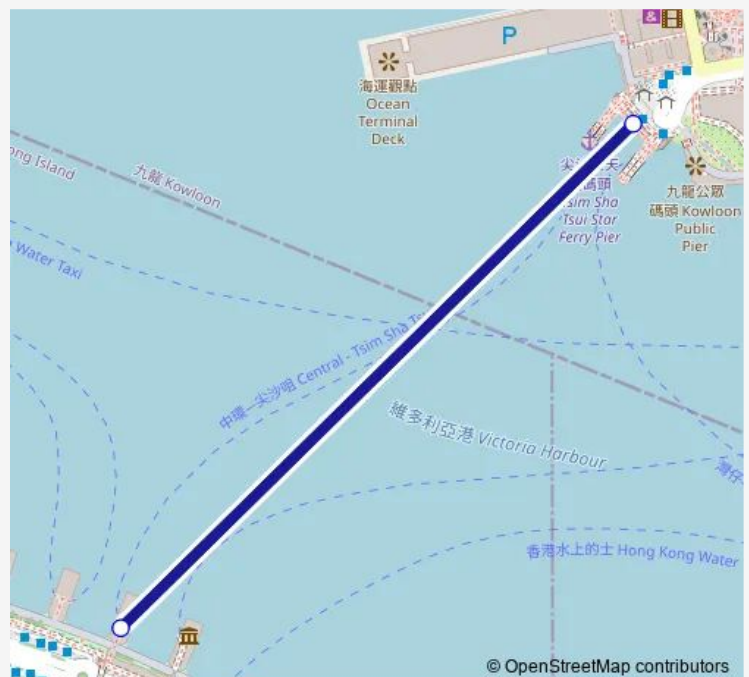

Ferry Tsim SHA Tsui - Central

[Go to website](#)**Direction**

Star Ferry Pier at Salisbury Road — Central Pier No.7 at Man Kwong Street

2 stops

[Open route schedule](#)

Star Ferry Pier at Salisbury Road

Central Pier No.7 at Man Kwong Street

Route schedule

Star Ferry Pier at Salisbury Road — Central Pier No.7 at Man Kwong Street

Monday	06:30-23:26
Tuesday	06:30-23:26
Wednesday	06:30-23:26
Thursday	06:30-23:26
Friday	06:30-23:26
Saturday	06:30-23:24
Sunday	06:30-23:24

Route info

Direction: Star Ferry Pier at Salisbury Road

Stops: 2

Trip Duration: 0 hour 9 min

■ Tsim SHA Tsui - Central

Direction

Central Pier No.7 at Man Kwong Street — Star Ferry Pier at Salisbury Road

2 stops

Wednesday 06:30-23:24

Thursday 06:30-23:24

Friday 06:30-23:24

Saturday 06:30-23:24

Sunday 06:30-23:24

Route info

Direction: Central Pier No.7 at Man Kwong Street

Stops: 2