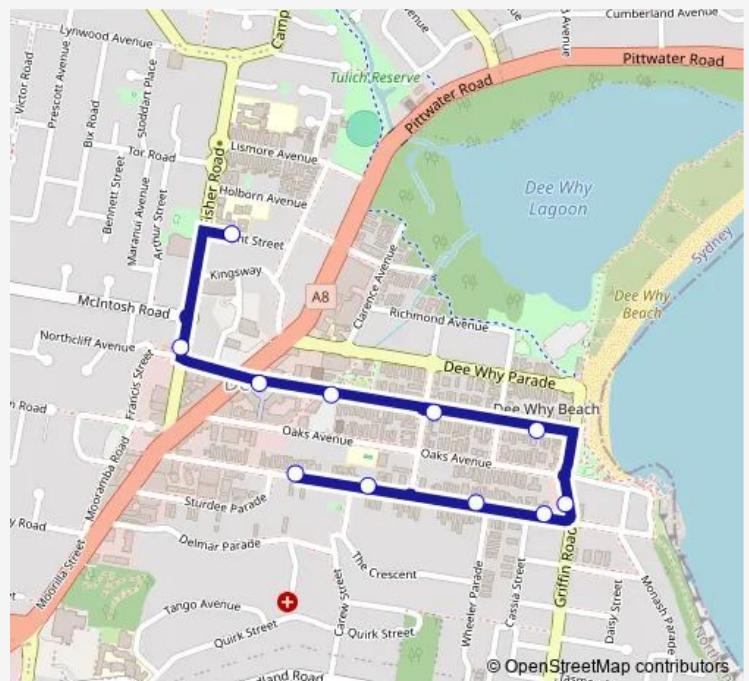

Pacific Pde Opp Wheeler Pde

Pacific Pde At The Strand

The Strand After Pacific Pde

Howard Av After The Strand

Howard Av At Avon Rd

Howard Av Opp Walter Gors Park

Howard Av Before Pittwater Rd

Fisher Rd At McIntosh Rd

Saturday —

Sunday —

Route info

Direction: Pacific Pde Opp Sturdee Pde

Stops: 11

Trip Duration: 0 hour 11 min

758n — Dee Why Public School to Dee Why

Direction

Dee Why Public School, Regent St — St Kevin's Primary School, Oaks Av

12 stops

[Open route schedule](#)

Dee Why Public School, Regent St

Dee Why RSL Club, Pittwater Rd

Dee Why Shops, Pittwater Rd

Pacific Pde Opp Sturdee Pde

Sunday —

Route info

Direction: Dee Why Public School, Regent St

Stops: 12

Trip Duration: 0 hour 13 min

758n School Bus time schedules and route maps are available in an offline PDF at busmaps.com. Use the busmaps.com website to see live bus times, train schedule or subway schedule, and step-by-step directions for all public transit in Sydney