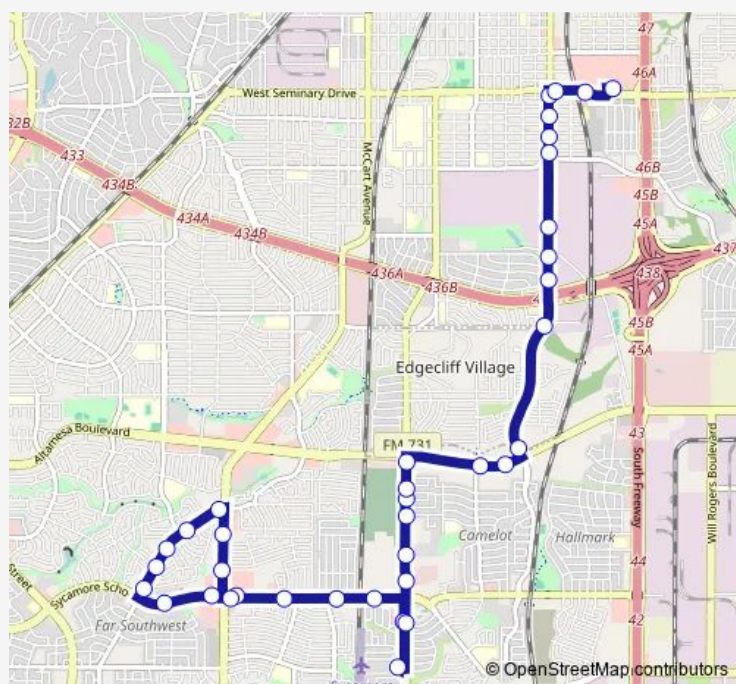

Crowley & Pantego

Route schedule

Sycamore School & Mc Cart — La Gran Plaza Transfer Center #B

Monday 07:12-20:12

Tuesday 07:12-20:12

Wednesday 07:12-20:12

Thursday 07:12-20:12

Friday 07:12-20:12

Saturday 07:12-20:12

Sunday 07:12-19:12

Route info

Direction: Sycamore School & Mc Cart

Stops: 37

Trip Duration: 0 hour 33 min

072 — Hemphill/Sycamore School Road

Crowley & Whittenburg

La Gran Plaza Transfer Center #B — Sycamore School &amp; Mc Cart

22 stops

[Open route schedule](#)

La Gran Plaza Transfer Center #B

Seminary &amp; Town Center

Seminary &amp; Town Center - Hemphill

Hemphill &amp; Gambrell