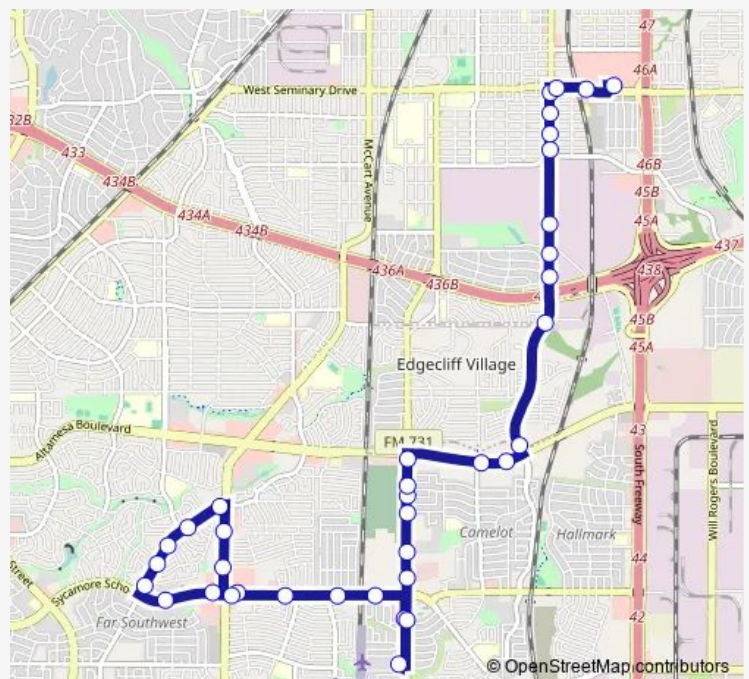

Crowley & Pantego

Route schedule

Sycamore School & Mc Cart — La Gran Plaza Transfer Center #B

Monday 07:12-20:12

Tuesday 07:12-20:12

Wednesday 07:12-20:12

Thursday 07:12-20:12

Friday 07:12-20:12

Saturday 07:12-20:12

Sunday 07:12-19:12

Route info

Direction: Sycamore School & Mc Cart

Stops: 37

Trip Duration: 0 hour 33 min

072 — Hemphill/Sycamore School Road

Crowley & Whittenburg

La Gran Plaza Transfer Center #B — Sycamore School & Mc Cart

22 stops

[Open route schedule](#)

La Gran Plaza Transfer Center #B

Seminary & Town Center

Seminary & Town Center - Hemphill

Hemphill & Gambrell

Hemphill & Hammond

Saturday 06:45-19:45

Sunday 06:45-18:45

Route info

Direction: La Gran Plaza Transfer Center #B

Stops: 22

Trip Duration: 0 hour 25 min

072 Bus time schedules and route maps are available in an offline PDF at busmaps.com. Use the busmaps.com website to see live bus times, train schedule or subway schedule, and step-by-step directions for all public transit in Fort Worth