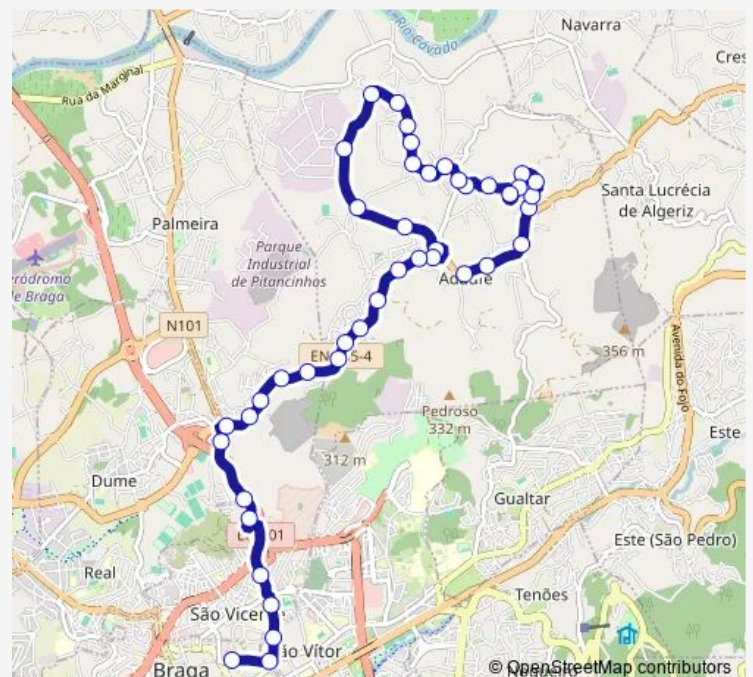

Imac Conceição Xi

Imac Conceição Vii

Imac Conceição Vi (Junta)

Route schedule

Praia Fluvial de Adaúfe — Central Iv

Monday —

Tuesday —

Wednesday —

Thursday —

Friday 18:10

Saturday —

Sunday —

Route info

Direction: Praia Fluvial de Adaúfe

Stops: 39

Trip Duration: 0 hour 30 min