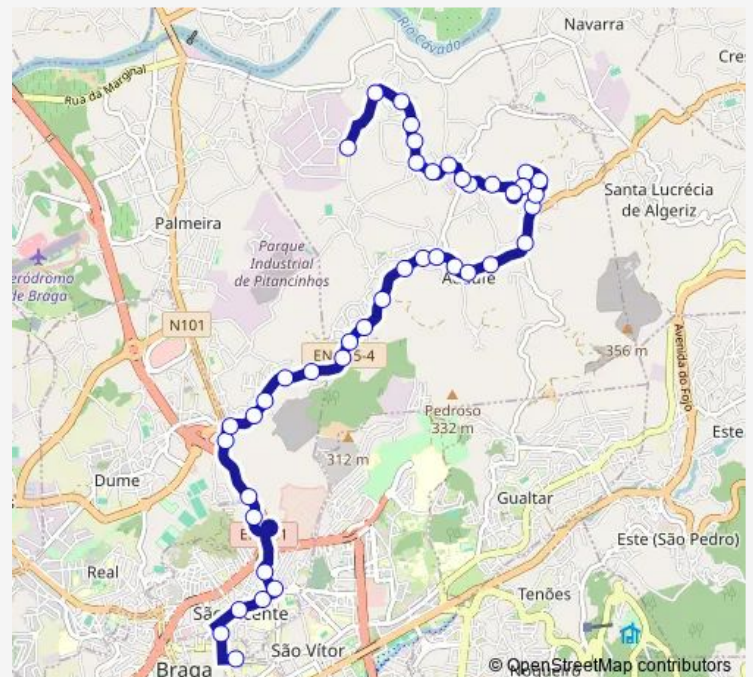

Imac Conceição Xi

Imac Conceição Vii

Imac Conceição Vi (Junta)

Route schedule

Praia Fluvial de Adaúfe — Central Iv

Monday —

Tuesday —

Wednesday —

Thursday —

Friday 18:10

Saturday —

Sunday —

Route info

Direction: Praia Fluvial de Adaúfe

Stops: 39

Trip Duration: 0 hour 30 min