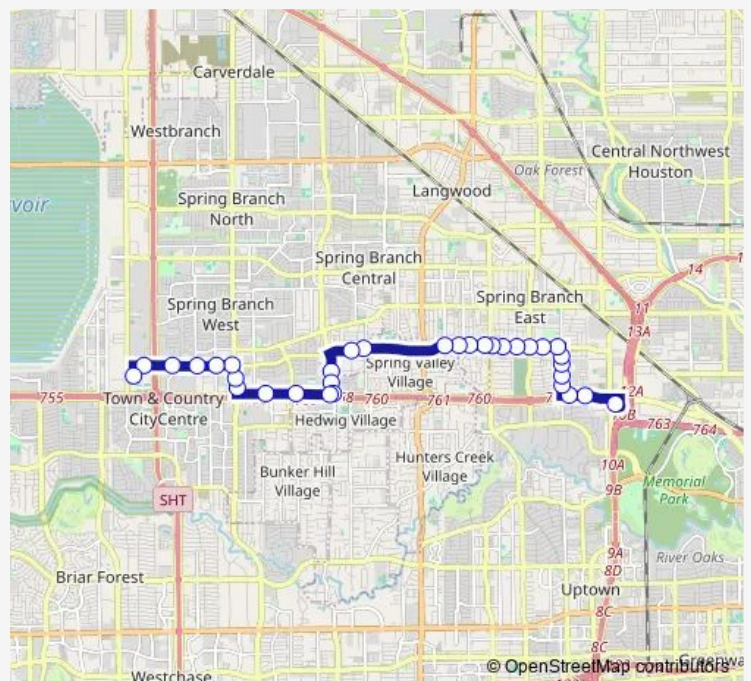

Westview Dr @ Woodvine Dr

Westview Dr @ Regalia Ct Mb

Westview Dr @ Wirt Rd

Westview Dr @ Wirt Rd

Westview Dr @ Bridle Spur Ln

Westview Dr @ Lynnview Dr

Westview Dr @ Pech Rd

Westview Dr @ Campbell Rd

Westview Dr @ Anne St

Blalock Rd @ Westview Dr

Blalock Rd @ Westview Dr

Route schedule

Northwest Transit Center - Platform 2 — Business Center @ Westview Cir

Monday	05:00-21:00
Tuesday	05:00-21:00
Wednesday	05:00-21:00
Thursday	05:00-21:00
Friday	05:00-21:00
Saturday	05:00-20:00
Sunday	05:00-20:00

Route info

Direction: Northwest Transit Center - Platform 2

Stops: 33

Trip Duration: 0 hour 30 min

072 — Westview

Blalock Rd @ Katy Freeway

Katy Freeway @ Blalock Rd

Katy Freeway @ Bunker Hill Rd

Business Center @ Westview Cir

Direction

Business Center @ Westview Cir — Northwest Transit Center - Platform 2

42 stops

[Open route schedule](#)

Business Center @ Westview Cir

Westview Cir @ Brittmoore Rd

Brittmoore Rd @ Westview Dr