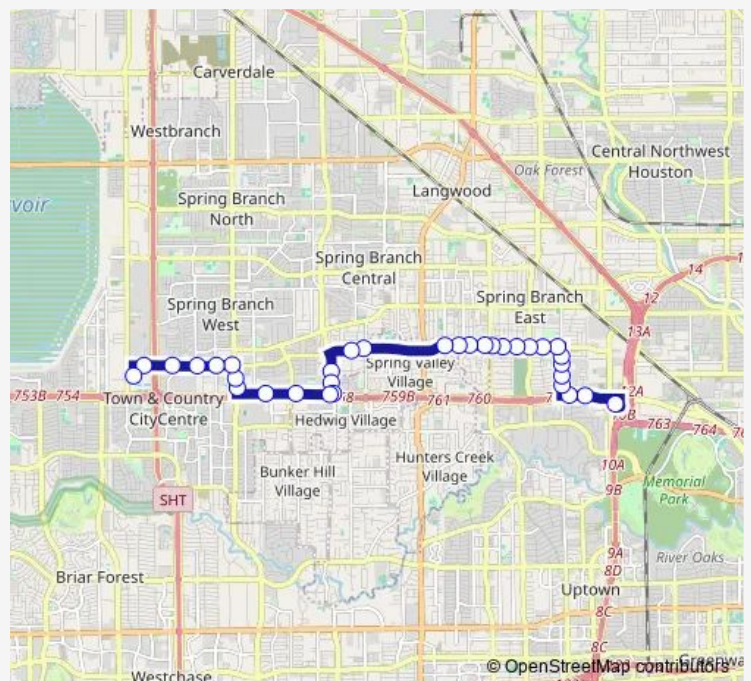

Westview Dr @ Woodvine Dr

Westview Dr @ Regalia Ct Mb

Westview Dr @ Wirt Rd

Westview Dr @ Wirt Rd

Westview Dr @ Bridle Spur Ln

Westview Dr @ Lynnview Dr

Westview Dr @ Pech Rd

Westview Dr @ Campbell Rd

Westview Dr @ Anne St

Blalock Rd @ Westview Dr

Blalock Rd @ Westview Dr

Route schedule

Northwest Transit Center - Platform 2 — Business Center @ Westview Cir

Monday	05:00-21:00
Tuesday	05:00-21:00
Wednesday	05:00-21:00
Thursday	05:00-21:00
Friday	05:00-21:00
Saturday	05:00-20:00
Sunday	05:00-20:00

Route info

Direction: Northwest Transit Center - Platform 2

Stops: 33

Trip Duration: 0 hour 30 min

072 — Westview

Blalock Rd @ Katy Freeway

Katy Freeway @ Blalock Rd

Katy Freeway @ Bunker Hill Rd

Business Center @ Westview Cir

Direction

Business Center @ Westview Cir — Northwest Transit Center - Platform 2

42 stops

[Open route schedule](#)

Business Center @ Westview Cir

Westview Cir @ Brittmoore Rd

Brittmoore Rd @ Westview Dr