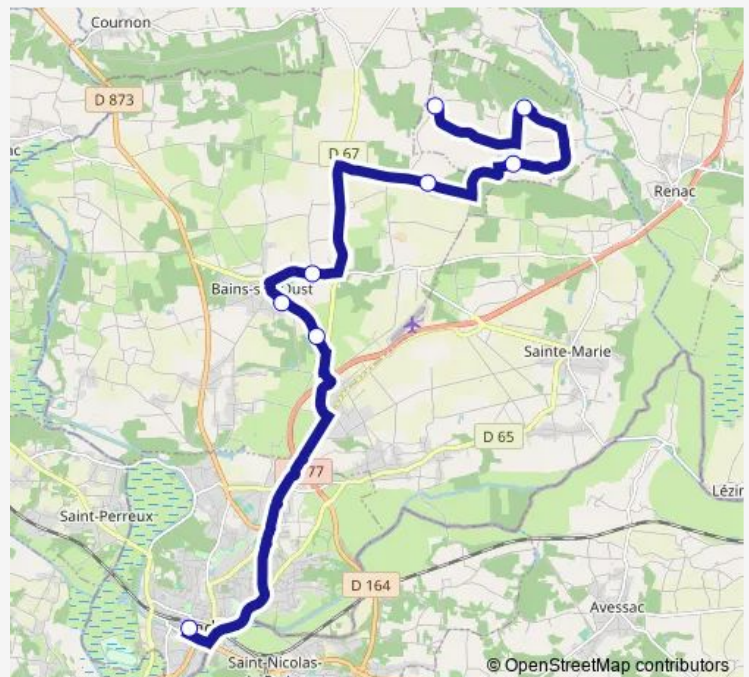

Wednesday 12:25

Thursday —

Friday —

Saturday —

Sunday —

Route info

Direction: Parc Anger - 35

Stops: 8

Trip Duration: 0 hour 36 min

Direction

Hilais — Parc Anger - 35

10 stops

[Open route schedule](#)

Hilais

Le Haut Rimon

Trobert

Wednesday —

Thursday 18:00

Friday 18:00

Saturday —

Sunday —

Route info

Direction: Parc Anger - 35

Stops: 12