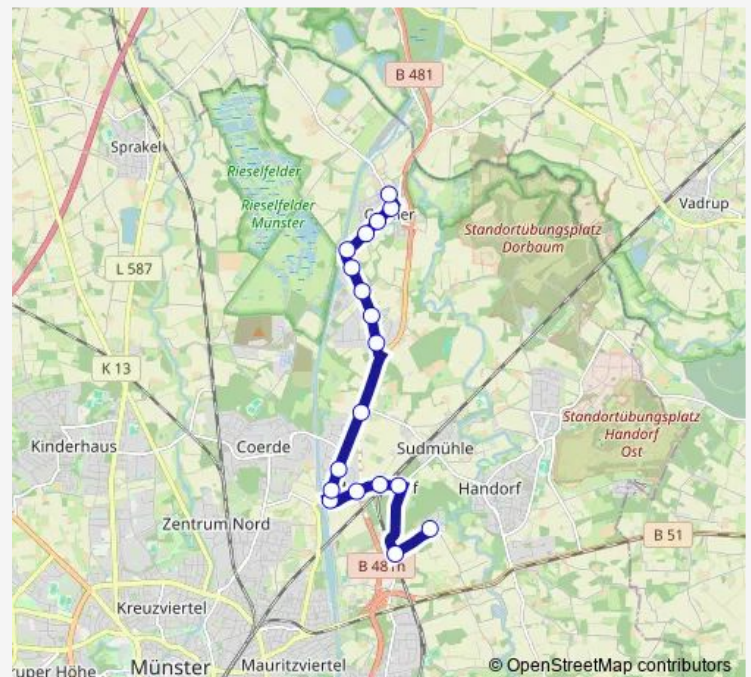

Ölhafen

Rieselfelder

Zur Eckernheide

Schornheide

Westerheide

Gelmer

Route schedule

Gymnasium St. Mauritz — Gelmer

Monday 15:10-15:55

Tuesday —

Wednesday 15:10-15:55

Thursday 15:10-15:55

Friday —

Saturday —

Sunday —

Route info

Direction: Gymnasium St. Mauritz

Stops: 18

Trip Duration: 0 hour 16 min

Direction

Rudolf-Diesel-Straße — Hauptbahnhof D1

14 stops

[Open route schedule](#)

Rudolf-Diesel-Straße

Tuesday 15:53

Wednesday 15:53

Thursday 15:53

Friday 13:53

Saturday —

Sunday —

Route info

Direction: Rudolf-Diesel-Straße