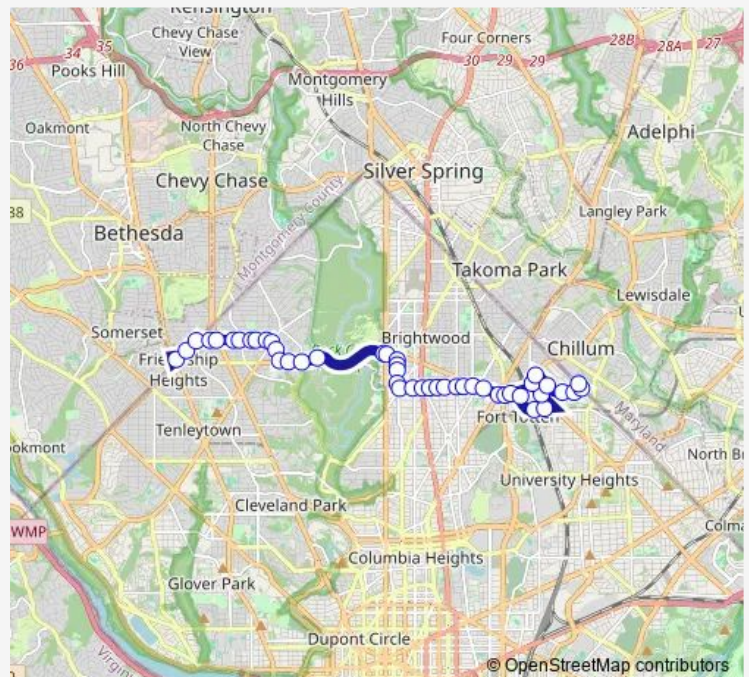

14 St Nw+Oglethorpe St Nw

14 St Nw+Nicholson St Nw

14 St Nw+Montague St Nw

**Route schedule**

Friendship Heights+Bay J — Eastern Av+Jamaica St

Monday 05:30-24:00

Tuesday 05:30-24:00

Wednesday 05:30-24:00

Thursday 05:30-24:00

Friday 05:30-24:00

Saturday 05:30-24:00

Sunday 05:30-24:00

**Route info**

Direction: Friendship Heights+Bay J

Stops: 46

Trip Duration: 0 hour 35 min

**E4 — Military Road-Crosstown**

14 St Nw+Longfellow St Nw

Kennedy St Nw+14 St Nw

Kennedy St Nw+13 St Nw

Kennedy St Nw+Georgia Av Nw

Kennedy St Nw+9 St Nw

Kennedy St Nw+8 St Nw

Kennedy St Nw+7 St Nw

## Route info

Direction: Fort Totten+Bay J

Stops: 39

Trip Duration: 0 hour 27 min

30 PI NW+Military Rd NW

30 PI Nw+Legation St Nw

30 PI Nw+Nebraska Av Nw

Mckinley St Nw+32 St Nw