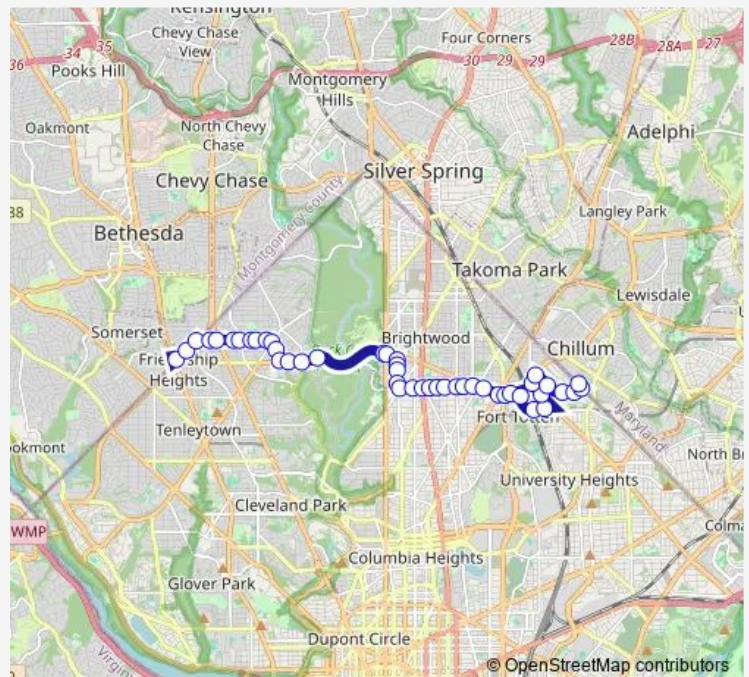

30 PI Nw+Nebraska Av Nw

30 PI Nw+Legation St Nw

30 PI Nw+Military Rd Nw

Military Rd Nw+29 St Nw

Military Rd Nw+27 St Nw

Military Rd Nw+Glover Rd Nw

Missouri Av Nw+16 St Nw

Missouri Av Nw+16 St Nw

14 St Nw+Oglethorpe St Nw

14 St Nw+Nicholson St Nw

14 St Nw+Montague St Nw

Route schedule

Friendship Heights+Bay J — Eastern Av+Jamaica St

Monday 05:30-24:00

Tuesday 05:30-24:00

Wednesday 05:30-24:00

Thursday 05:30-24:00

Friday 05:30-24:00

Saturday 05:30-24:00

Sunday 05:30-24:00

Route info

Direction: Friendship Heights+Bay J

Stops: 46

Trip Duration: 0 hour 40 min

Sunday 05:00-24:00

Route info

Direction: Fort Totten+Bay J

Stops: 39

Trip Duration: 0 hour 25 min

30 PI Nw+Military Rd Nw

30 PI Nw+Legation St Nw

30 PI Nw+Nebraska Av Nw