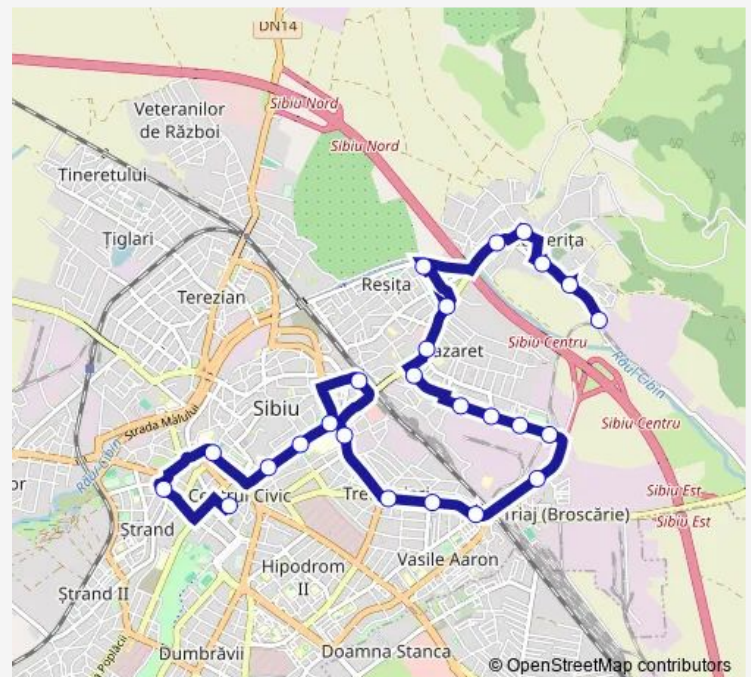

Sembraz

Comtram 1

Viaduct V.aaron 2

Ceferistilor 2

Trei Stejari 2

Hermann Oberth

Gara

Parcul Tineretului

Saturday —

Sunday —

Route info

Direction: Carpenului 1

Stops: 25

Trip Duration: 0 hour 31 min

E4 — Gusterita - Col. O. Goga - Sc. Regina Maria

Zidul Cetăii

Colegiul National Octavian Goga

Transilvaniei

Regina Maria

Direction

Colegiul National Octavian Goga — Carpenului 2

23 stops

[Open route schedule](#)

Colegiul National Octavian Goga

Monday 12:05

Tuesday 12:05

Wednesday 12:05

Thursday 12:05

Friday 12:05

Saturday —

Sunday —

Route info