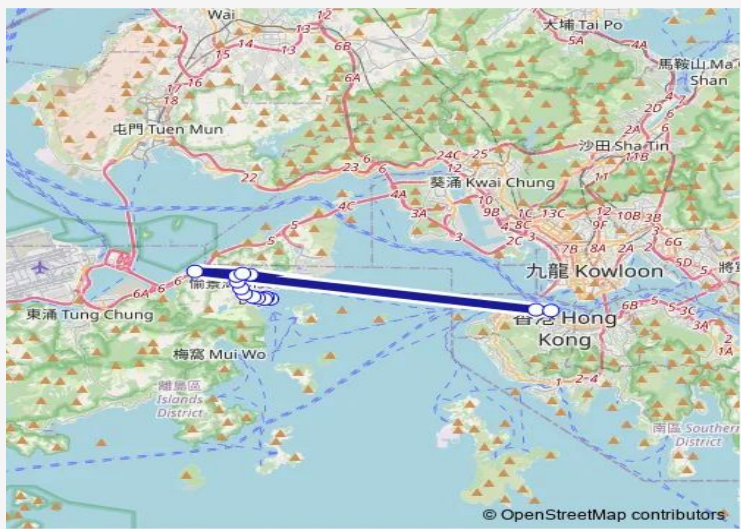

Route schedule

[Ctb] Central Pier 3, MAN Kwong Street[[Db] MAN Kwong Street Outside Central Ferry Pier No.3[[Kmb+Ctb] Central Ferry Pier No.3/<Br>Central Pier 3, MAN Kwong Street[[Kmb] Central Ferry Pier No.3[[Pi] Central Ferry Pier No.2 — [Db] Discovery BAY Road Outside No.28 Coastline Villa

Monday	00:50-05:50
Tuesday	00:50-05:50
Wednesday	00:50-05:50
Thursday	00:50-05:50
Friday	00:50-05:50
Saturday	01:10-05:50
Sunday	01:10-05:50

**Route info**

Direction: [Ctb] Central Pier 3, MAN Kwong Street[[Db] MAN Kwong Street Outside Central Ferry Pier No.3[[Kmb+Ctb] Central Ferry Pier No.3/<Br>Central Pier 3, MAN Kwong Street[[Kmb] Central Ferry Pier No.3[[Pi] Central Ferry Pier No.2

Stops: 14

Trip Duration: 0 hour 48 min

[Db] Discovery BAY Road Near Capevale Drive

[Db] Discovery BAY Road Opposite NO. 8 Coastline Villa

[Db] Discovery BAY Road Outside No.28 Coastline Villa

## Direction

[Db] Discovery BAY Road Outside No.28 Coastline Villa — [Ctb] Central Pier 3, MAN Kwong Street|[Db] MAN Kwong Street Outside Central Ferry Pier No.3|[Kmb+Ctb] Central Ferry Pier No.3/<Br>Central Pier 3, MAN Kwong Street|[Kmb] Central Ferry Pier No.3|[Pi] Central Ferry Pier No.2