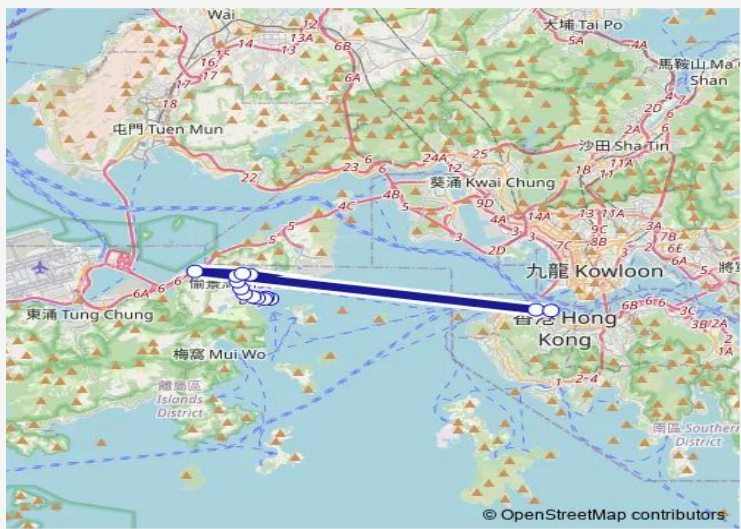

Bus Db08r Discovery BAY - Central (Central Pier NO. 3)

[Go to website](#)

Direction
 [Ctb] Central Pier 3, MAN Kwong Street[[Db] MAN Kwong Street Outside Central Ferry Pier No.3[[Kmb+Ctb] Central Ferry Pier No.3/
Central Pier 3, MAN Kwong Street[[Kmb] Central Ferry Pier No.3[[Pi] Central Ferry Pier No.2 — [Db] Discovery BAY Road Outside No.28 Coastline Villa
 14 stops
[Open route schedule](#)

Route schedule

[Ctb] Central Pier 3, MAN Kwong Street[[Db] MAN Kwong Street Outside Central Ferry Pier No.3[[Kmb+Ctb] Central Ferry Pier No.3/
Central Pier 3, MAN Kwong Street[[Kmb] Central Ferry Pier No.3[[Pi] Central Ferry Pier No.2 — [Db] Discovery BAY Road Outside No.28 Coastline Villa

Monday	00:50-05:50
Tuesday	00:50-05:50
Wednesday	00:50-05:50
Thursday	00:50-05:50
Friday	00:50-05:50
Saturday	01:10-05:50
Sunday	01:10-05:50

Route info

Direction: [Ctb] Central Pier 3, MAN Kwong Street[[Db] MAN Kwong Street Outside Central Ferry Pier No.3[[Kmb+Ctb] Central Ferry Pier No.3/
Central Pier 3, MAN Kwong Street[[Kmb] Central Ferry Pier No.3[[Pi] Central Ferry Pier No.2

Stops: 14

Trip Duration: 0 hour 48 min

[Db] Discovery BAY Road Near Capevale Drive

[Db] Discovery BAY Road Opposite NO. 8 Coastline Villa

[Db] Discovery BAY Road Outside No.28 Coastline Villa

Direction

[Db] Discovery BAY Road Outside No.28 Coastline Villa — [Ctb] Central Pier 3, MAN Kwong Street|[Db] MAN Kwong Street Outside Central Ferry Pier No.3|[Kmb+Ctb] Central Ferry Pier No.3/
Central Pier 3, MAN Kwong Street|[Kmb] Central Ferry Pier No.3|[Pi] Central Ferry Pier No.2